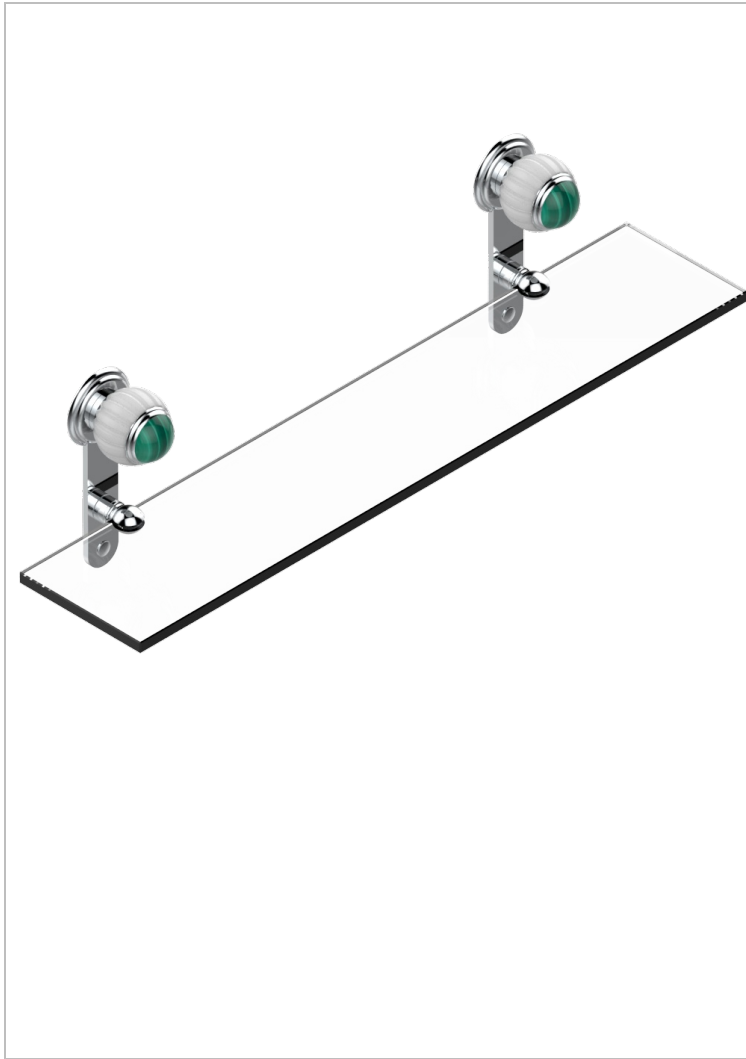

# VOGUE MALACHITE

A8M-564

Glass shelf with brackets

## CHARACTERISTIC

- Vogue Malachite
- Glass shelf with brackets