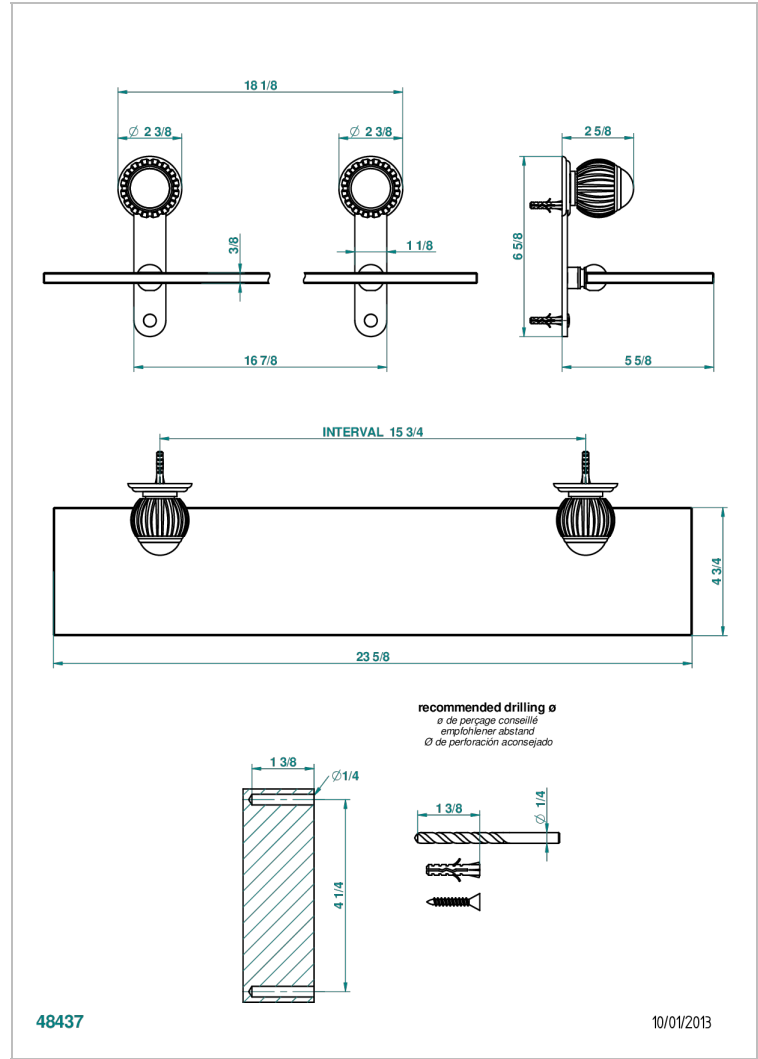

# VOGUE MALACHITE

A8M-564

Glass shelf with brackets