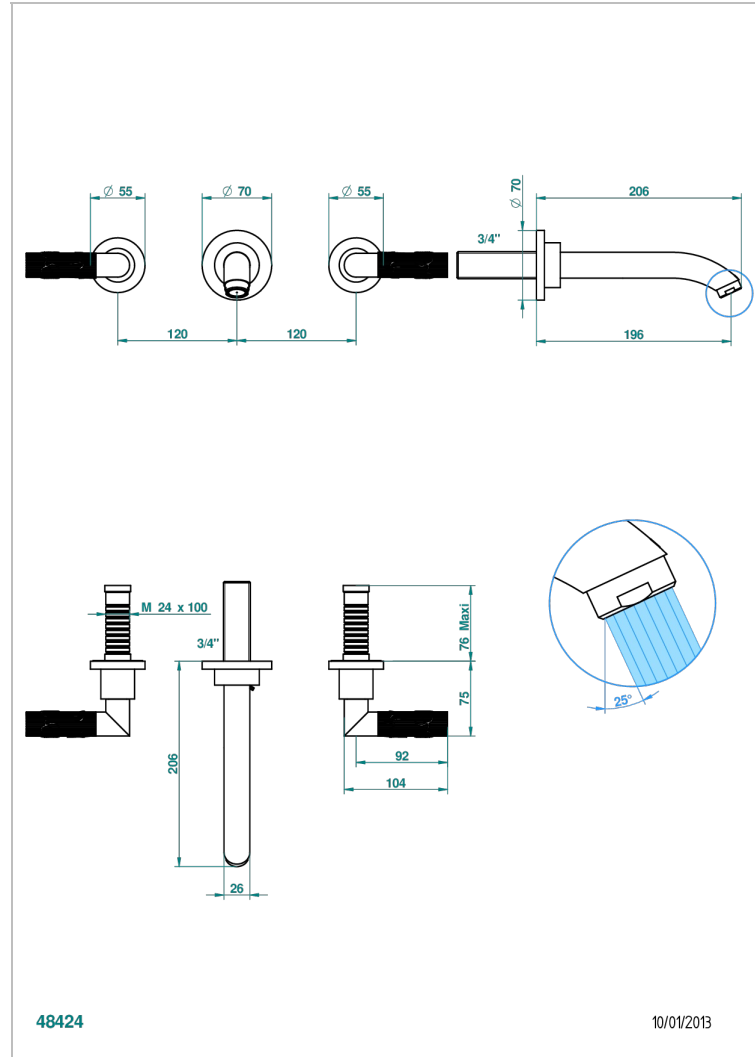

# BAMBOU BLACK CRYSTAL

A33-41GB

Trim only for wall mounted 3-hole bath mixer

## CHARACTERISTIC

- Bambou Black crystal
- Trim only for wall mounted 3-hole bath mixer

## TECHNICAL SPECS

- Recommandé : 3 bars (max. 5 bars) - Advised : 43,5 psi (max. 72 psi)
- Bec : 35 l/min à 3 bars
- Spout : 9.26 gpm at 43.5 psi

## RELATED SKU'S

- Ref. G00-40AC Rough parts for wall mounted 3 hole mixer, cross handle version
- Ref. G00-40AM Rough parts for wall mounted 3 hole mixer, lever handle version