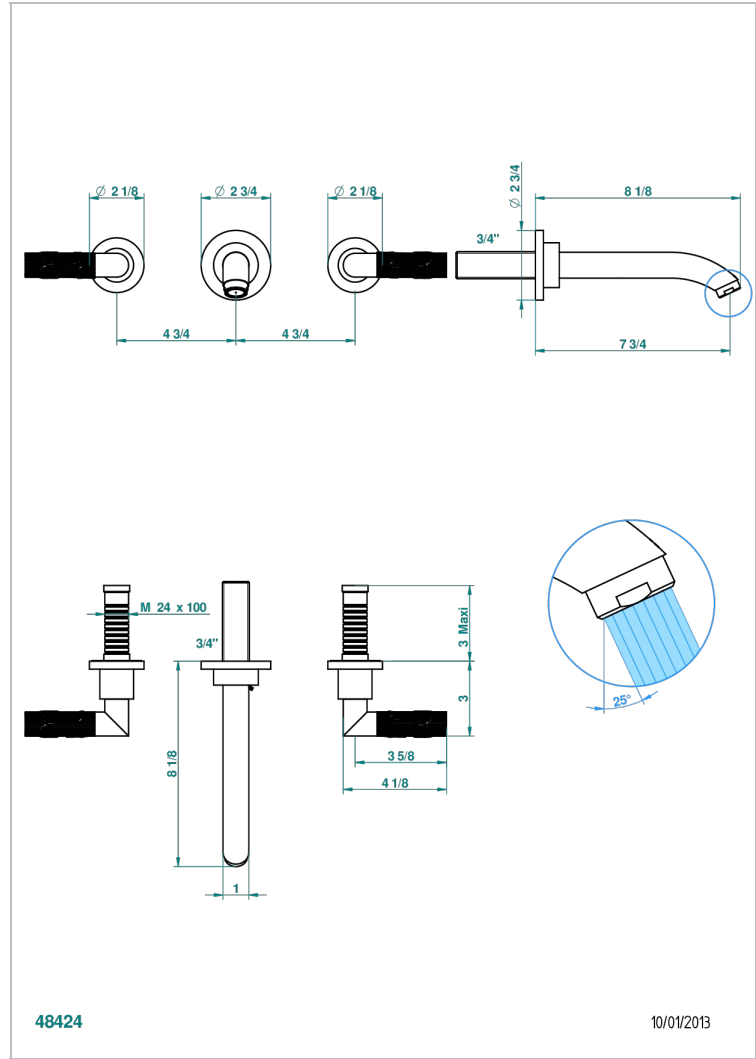

BAMBOU BLACK CRYSTAL

A33-41GB

Trim only for wall mounted 3-hole bath mixer

CHARACTERISTIC

- BamboU Black crystal
- Trim only for wall mounted 3-hole bath mixer

TECHNICAL SPECS

- Recommandé : 3 bars (max. 5 bars) - Advised : 43,5 psi (max. 72 psi)
- Bec : 35 l/min à 3 bars
- Spout : 9.26 gpm at 43.5 psi

RELATED SKU'S

- Ref. G00-40AC Rough parts for wall mounted 3 hole mixer, cross handle version
- Ref. G00-40AM Rough parts for wall mounted 3 hole mixer, lever handle version

AVAILABLE FINITIONS

Antique nickel - H28
Black ceram - D30
Blush PVD - H62
Brass color PVD - H49
Brown bronze color PVD - F33
Gold color PVD - H52