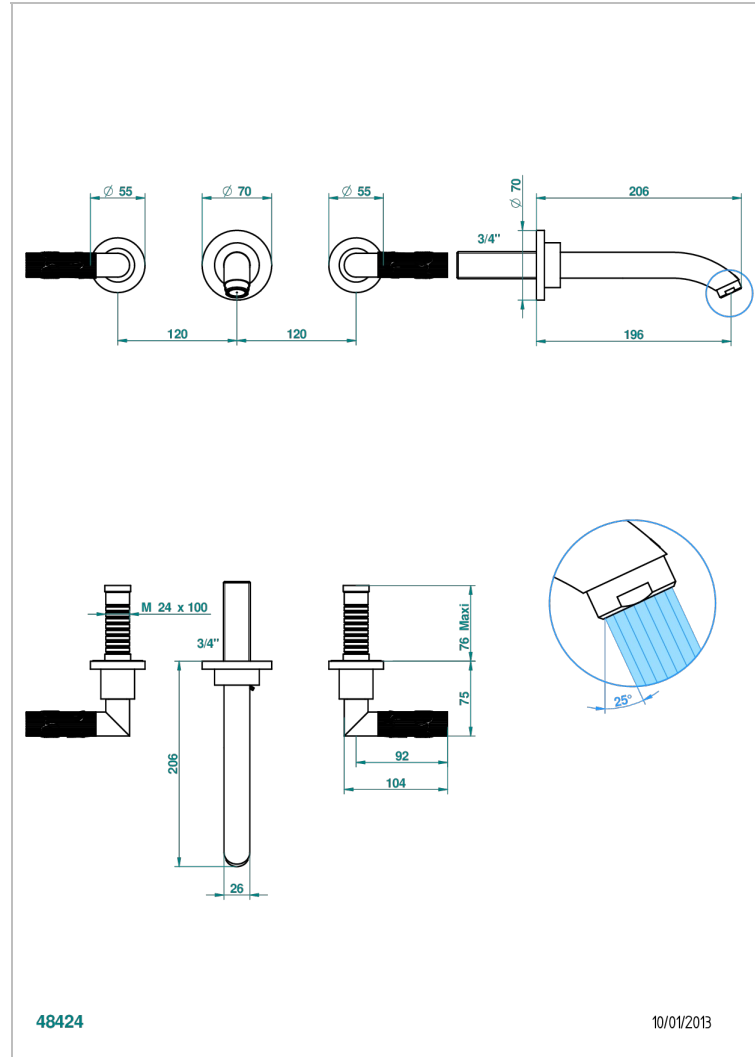

BAMBOU BLACK CRYSTAL

A33-41GB

Trim only for wall mounted 3-hole bath mixer

48424

10/01/2013

CHARACTERISTIC

- Bambou Black crystal
- Trim only for wall mounted 3-hole bath mixer

TECHNICAL SPECS

- Recommandé : 3 bars (max. 5 bars) - Advised : 43,5 psi (max. 72 psi)
- Bec : 35 l/min à 3 bars
- Spout : 9.26 gpm at 43.5 psi

RELATED SKU'S

- Ref. G00-40AC Rough parts for wall mounted 3 hole mixer, cross handle version
- Ref. G00-40AM Rough parts for wall mounted 3 hole mixer, lever handle version