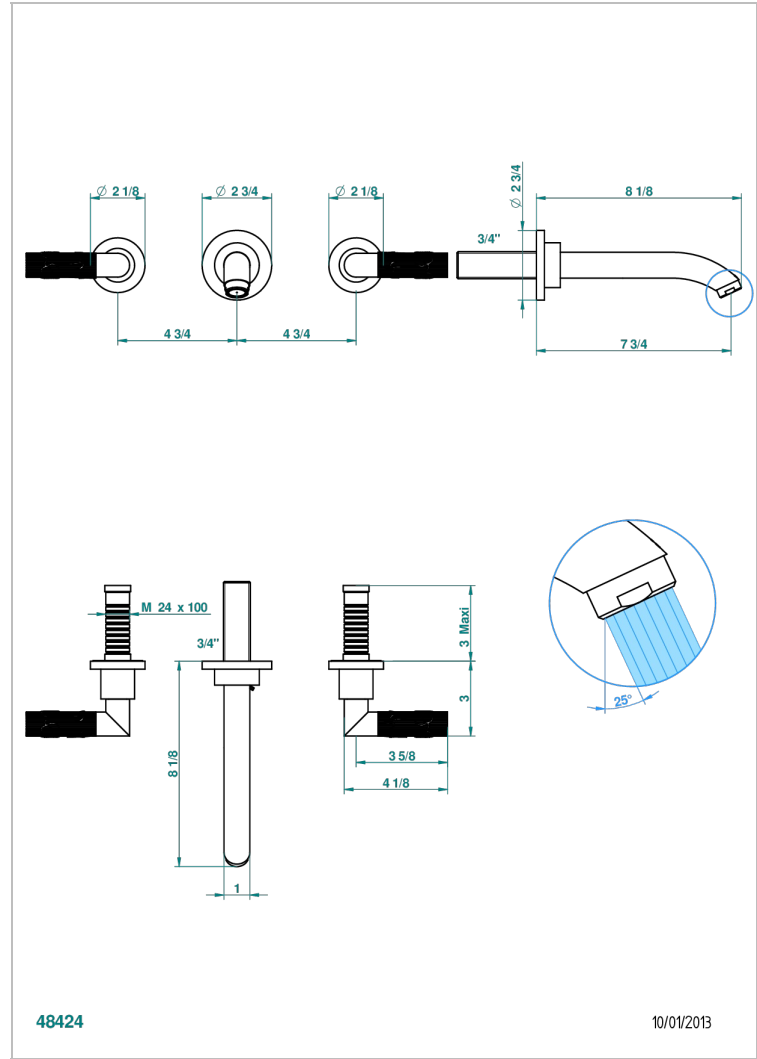

# BAMBOU BLACK CRYSTAL

A33-41GB

Trim only for wall mounted 3-hole bath mixer

## CHARACTERISTIC

- BamboU Black crystal
- Trim only for wall mounted 3-hole bath mixer

## TECHNICAL SPECS

- Recommandé : 3 bars (max. 5 bars) - Advised : 43,5 psi (max. 72 psi)
- Bec : 35 l/min à 3 bars
- Spout : 9.26 gpm at 43.5 psi

## RELATED SKU'S

- Ref. G00-40AC Rough parts for wall mounted 3 hole mixer, cross handle version
- Ref. G00-40AM Rough parts for wall mounted 3 hole mixer, lever handle version