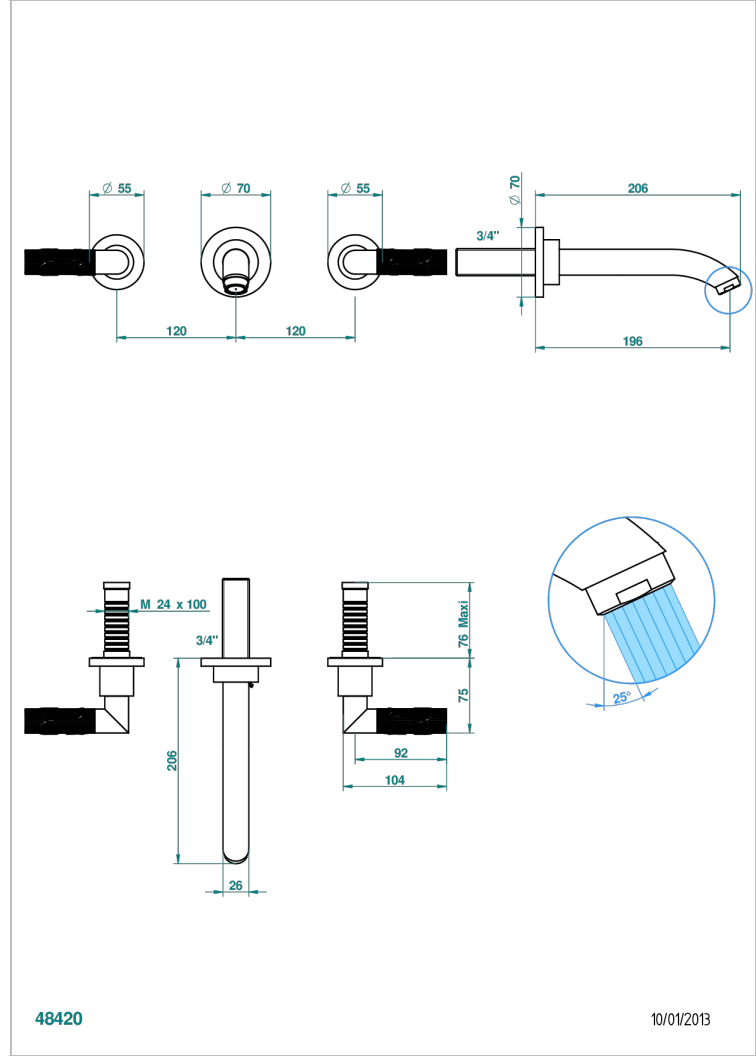

BAMBOU BLACK CRYSTAL

A33-40GB

Trim only for wall mounted 3-hole basin mixer

THG[®]
PARIS

48420

10/01/2013

CHARACTERISTIC

- Bambou Black crystal
- Trim only for wall mounted 3-hole basin mixer

TECHNICAL SPECS

- Recommandé : 3 bars (max. 5 bars) - Advised : 43,5 psi (max. 72 psi)
- 15 l/min à 3 bars (4 gpm at 43.5 psi)

RELATED SKU'S

- Ref. G00-40AC Rough parts for wall mounted 3 hole mixer, cross handle version
- Ref. G00-40AM Rough parts for wall mounted 3 hole mixer, lever handle version