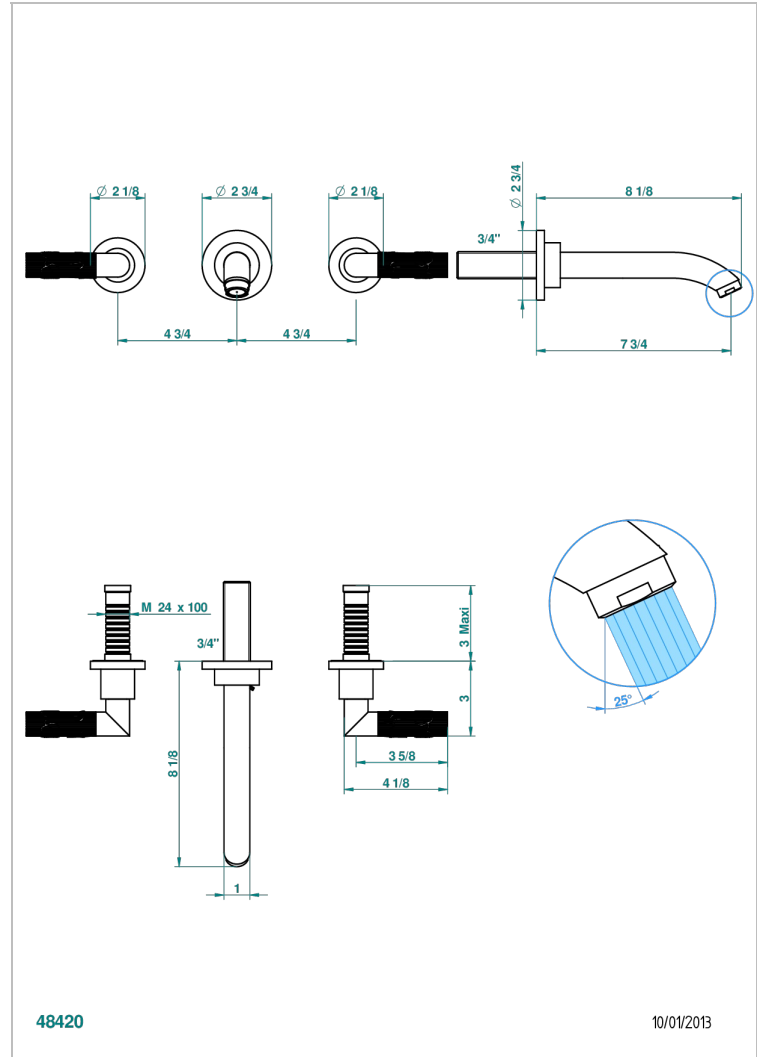

# BAMBOU BLACK CRYSTAL

A33-40GB

Trim only for wall mounted 3-hole basin mixer

THG  
PARIS

## CHARACTERISTIC

- Bambou Black crystal
- Trim only for wall mounted 3-hole basin mixer

## RELATED SKU'S

- Ref. G00-40AC Rough parts for wall mounted 3 hole mixer, cross handle version
- Ref. G00-40AM Rough parts for wall mounted 3 hole mixer, lever handle version