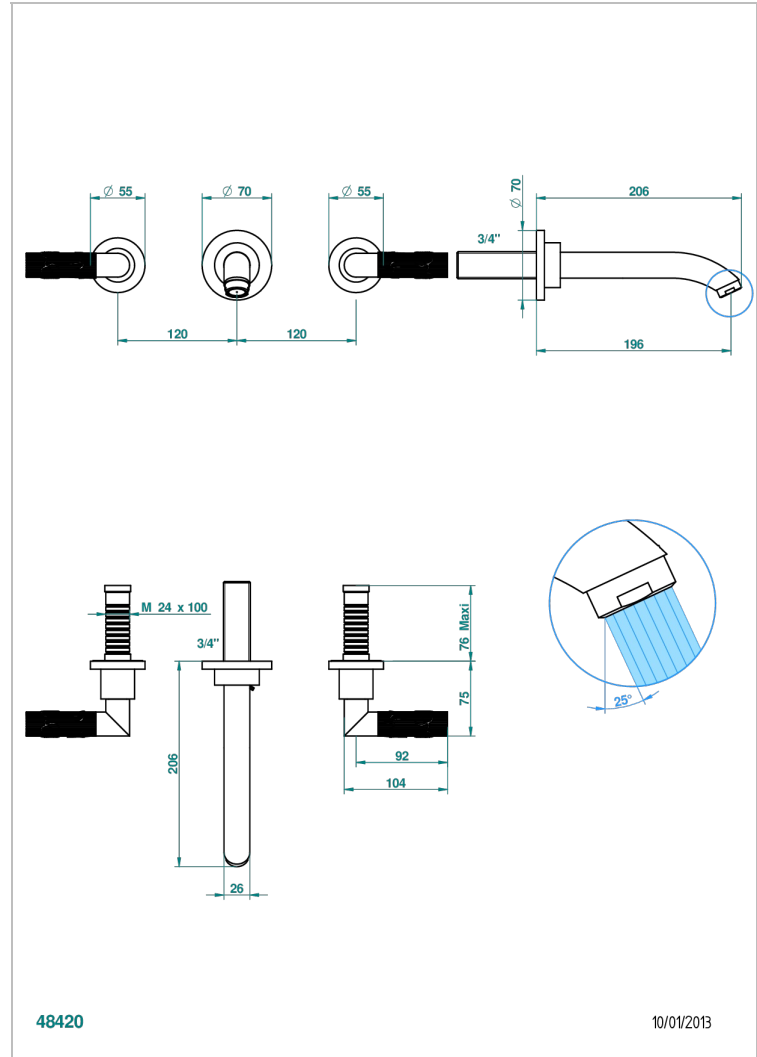

# BAMBOU BLACK CRYSTAL

A33-40GB

Trim only for wall mounted 3-hole basin mixer

THG<sup>®</sup>  
PARIS

## CHARACTERISTIC

- Bambou Black crystal
- Trim only for wall mounted 3-hole basin mixer

## RELATED SKU'S

- Ref. G00-40AC Rough parts for wall mounted 3 hole mixer, cross handle version
- Ref. G00-40AM Rough parts for wall mounted 3 hole mixer, lever handle version