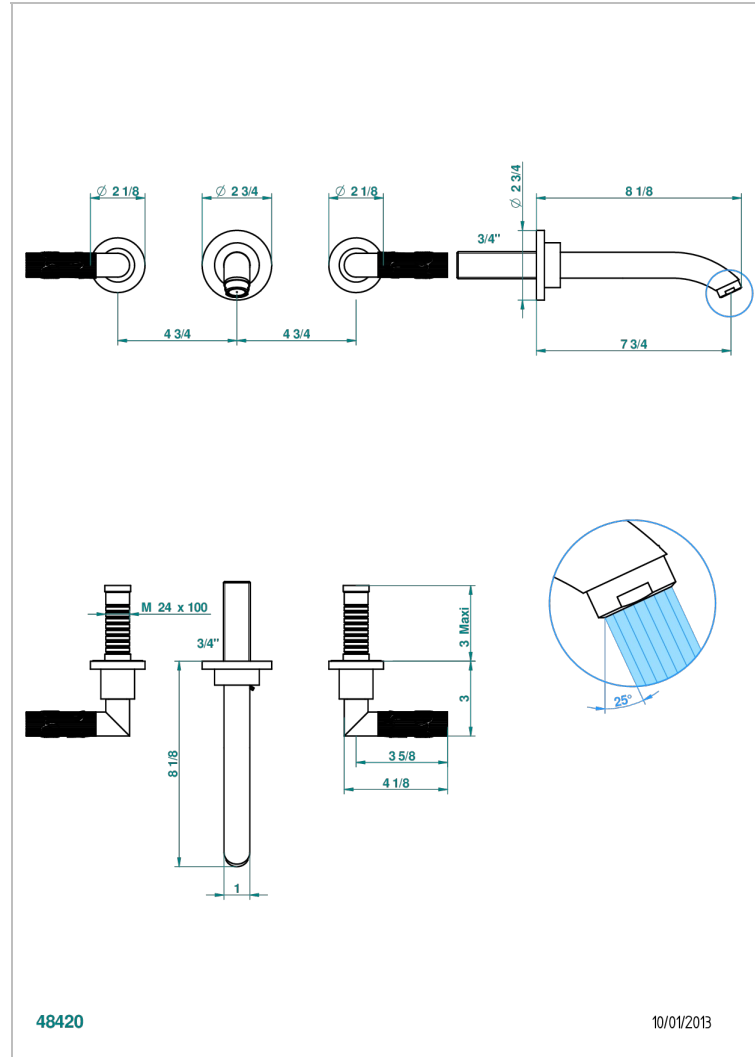

BAMBOU BLACK CRYSTAL

A33-40GB

Trim only for wall mounted 3-hole basin mixer

THG[®]
PARIS

CHARACTERISTIC

- Bambou Black crystal
- Trim only for wall mounted 3-hole basin mixer

TECHNICAL SPECS

- Recommandé : 3 bars (max. 5 bars) - Advised : 43,5 psi (max. 72 psi)
- 15 l/min à 3 bars (4 gpm at 43.5 psi)

RELATED SKU'S

- Ref. G00-40AC Rough parts for wall mounted 3 hole mixer, cross handle version
- Ref. G00-40AM Rough parts for wall mounted 3 hole mixer, lever handle version

AVAILABLE FINITIONS

Antique nickel - H28
Black ceram - D30
Blush PVD - H62
Brass color PVD - H49
Brown bronze color PVD - F33
Gold color PVD - H52