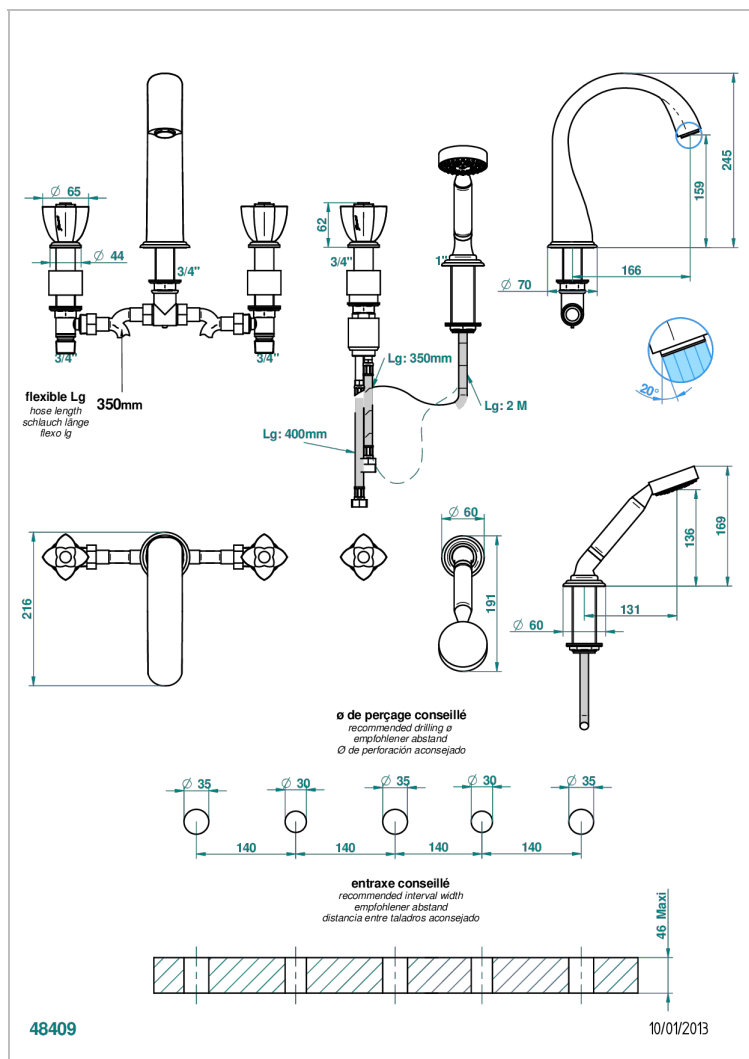

# PETALE DE CRISTAL - CLEAR CRYSTAL

U6A-1132SG

5-hole bath/shower mixer with super goliath spout, 2 x 3/4" valves, and rim mounted handshower supplied by progressive cartridge mixer

## CHARACTERISTIC

- Pétale de Cristal - Clear crystal
- 5-hole bath/shower mixer with super goliath spout, 2 x 3/4" valves, and rim mounted handshower supplied by progressive cartridge mixer

## TECHNICAL SPECS

- Recommandé : 3 bars (max. 5 bars) - Advised : 43,5 psi (max. 72 psi)
- Bec : 35 l/min à 3 bars - Douchette : 9,5 l/min à 3 bars
- Spout : 9.26 gpm at 43.5 psi - Handshower : 2.5 gpm at 43.5 psi