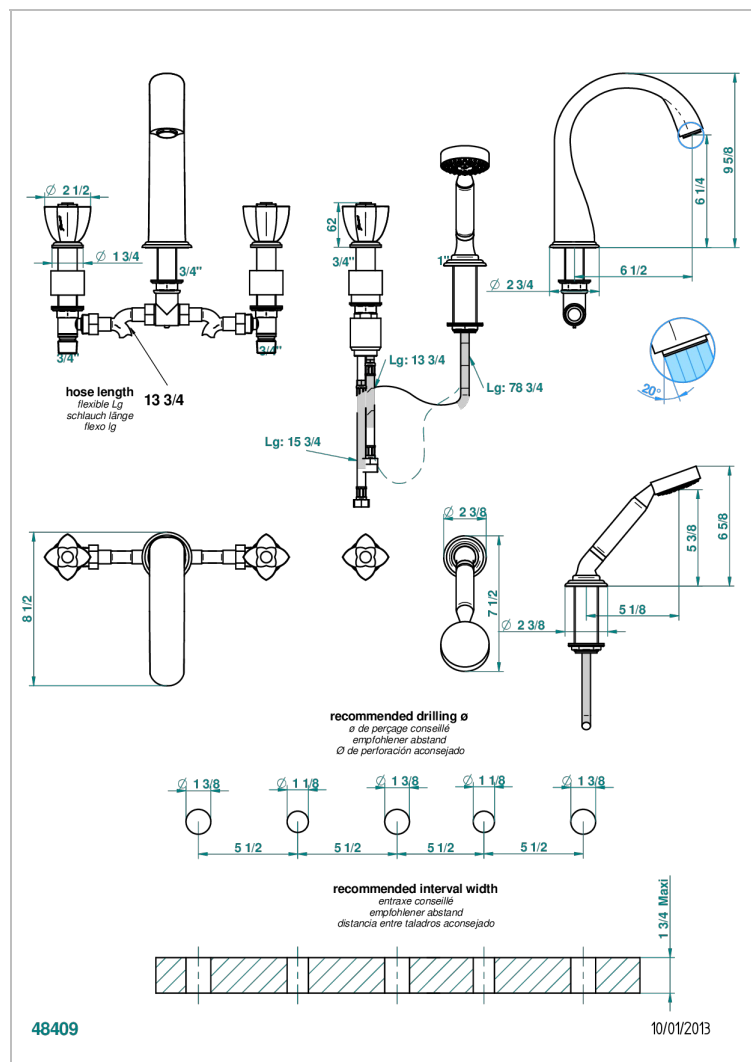

PETALE DE CRISTAL - CLEAR CRYSTAL

U6A-1132SG

5-hole bath/shower mixer with super goliath spout, 2 x 3/4" valves, and rim mounted handshower supplied by progressive cartridge mixer

CHARACTERISTIC

- Pétale de Cristal - Clear crystal
- 5-hole bath/shower mixer with super goliath spout, 2 x 3/4" valves, and rim mounted handshower supplied by progressive cartridge mixer

TECHNICAL SPECS

- Recommandé : 3 bars (max. 5 bars) - Advised : 43,5 psi (max. 72 psi)
- Bec : 35 l/min à 3 bars - Douchette : 9,5 l/min à 3 bars
- Spout : 9.26 gpm at 43.5 psi - Handshower : 2.5 gpm at 43.5 psi