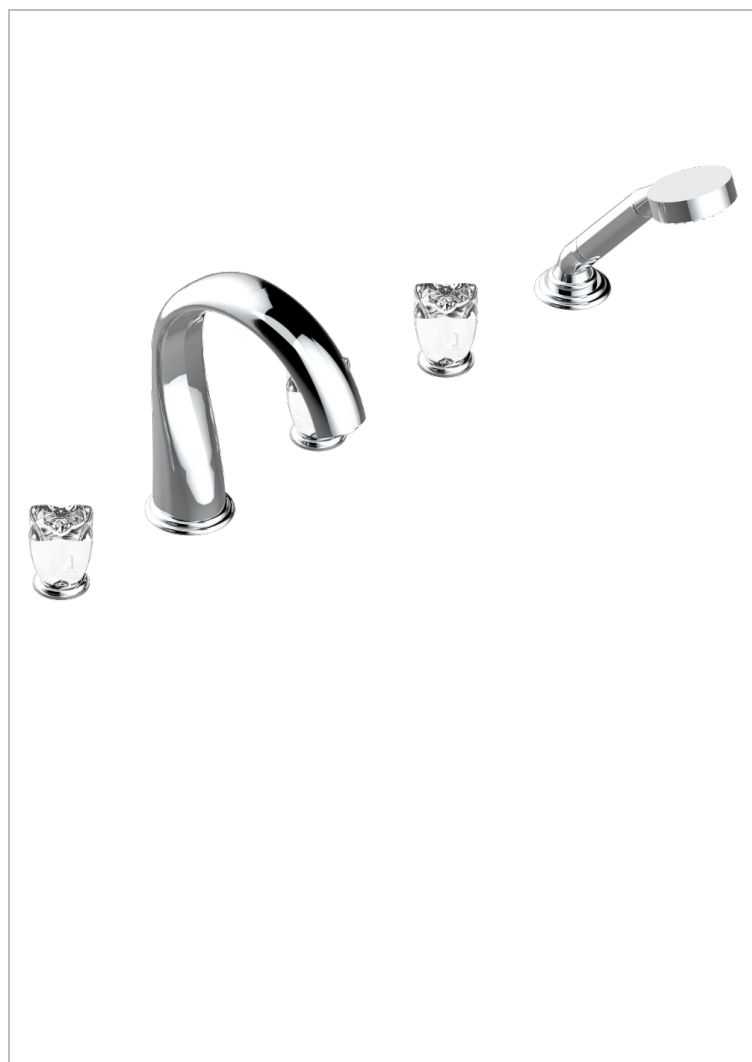

PETALE DE CRISTAL - CLEAR CRYSTAL

U6A-1132SG

5-hole bath/shower mixer with super goliath spout, 2 x 3/4" valves, and rim mounted handshower supplied by progressive cartridge mixer

CHARACTERISTIC

- Pétale de Cristal - Clear crystal
- 5-hole bath/shower mixer with super goliath spout, 2 x 3/4" valves, and rim mounted handshower supplied by progressive cartridge mixer

TECHNICAL SPECS

- Recommandé : 3 bars (max. 5 bars) - Advised : 43,5 psi (max. 72 psi)
- Bec : 35 l/min à 3 bars - Douchette : 9,5 l/min à 3 bars
- Spout : 9.26 gpm at 43.5 psi - Handshower : 2.5 gpm at 43.5 psi

AVAILABLE FINITIONS

Antique nickel - H28
Black ceram - D30
Blush PVD - H62
Brass color PVD - H49
Brown bronze color PVD - F33
Gold color PVD - H52

Graphite PVD - H64
Lacquered light bronze - D01
Matt Umber PVD - H67
Matt blush PVD - H60
Matt brass color PVD - H50
Matt brown bronze color PVD - F34