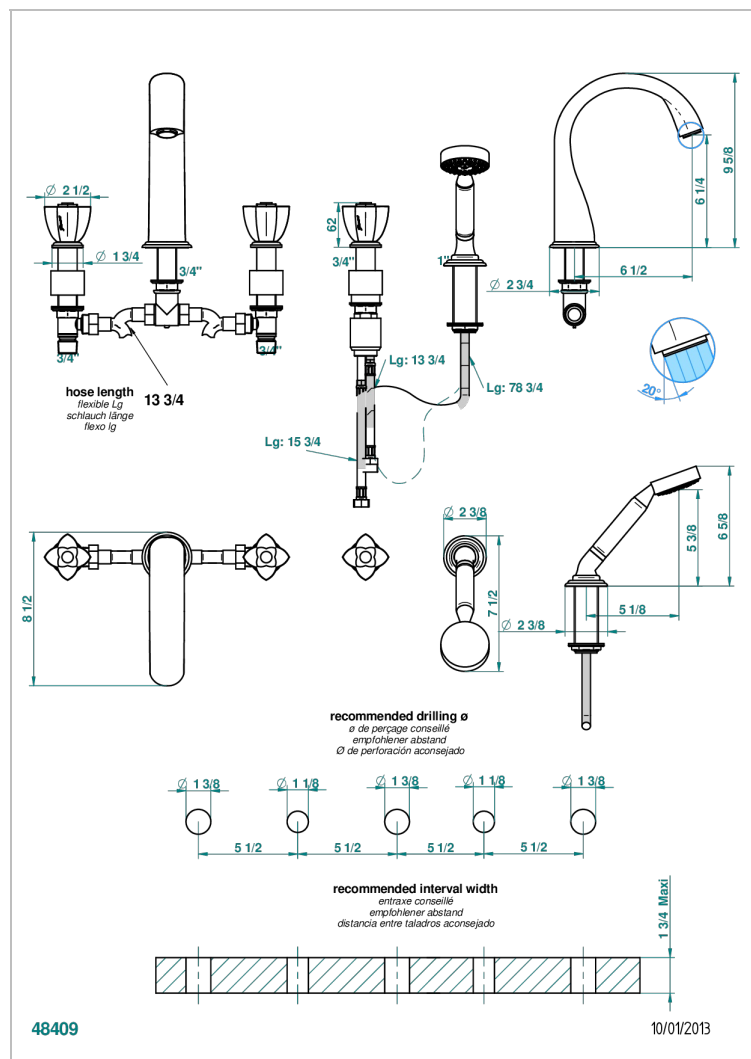

# PETALE DE CRISTAL - CLEAR CRYSTAL

U6A-1132SG

5-hole bath/shower mixer with super goliath spout, 2 x 3/4" valves, and rim mounted handshower supplied by progressive cartridge mixer

## CHARACTERISTIC

- Pétale de Cristal - Clear crystal
- 5-hole bath/shower mixer with super goliath spout, 2 x 3/4" valves, and rim mounted handshower supplied by progressive cartridge mixer

## TECHNICAL SPECS

- Recommandé : 3 bars (max. 5 bars) - Advised : 43,5 psi (max. 72 psi)
- Bec : 35 l/min à 3 bars - Douchette : 9,5 l/min à 3 bars
- Spout : 9.26 gpm at 43.5 psi - Handshower : 2.5 gpm at 43.5 psi