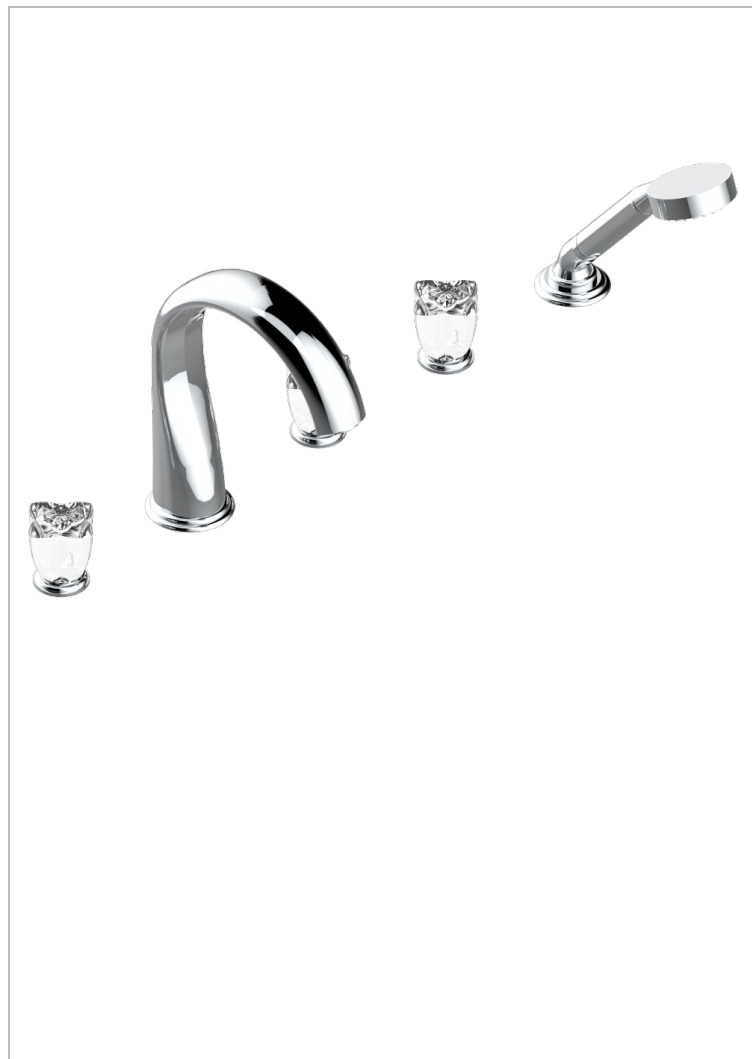

# PETALE DE CRISTAL - CLEAR CRYSTAL

U6A-1132SG

5-hole bath/shower mixer with super goliath spout, 2 x 3/4" valves, and rim mounted handshower supplied by progressive cartridge mixer

## CHARACTERISTIC

- Pétale de Cristal - Clear crystal
- 5-hole bath/shower mixer with super goliath spout, 2 x 3/4" valves, and rim mounted handshower supplied by progressive cartridge mixer

## TECHNICAL SPECS

- Recommandé : 3 bars (max. 5 bars) - Advised : 43,5 psi (max. 72 psi)
- Bec : 35 l/min à 3 bars - Douchette : 9,5 l/min à 3 bars
- Spout : 9.26 gpm at 43.5 psi - Handshower : 2.5 gpm at 43.5 psi

## AVAILABLE FINITIONS

Antique nickel - H28  
Black ceram - D30  
Blush PVD - H62  
Brass color PVD - H49  
Brown bronze color PVD - F33  
Gold color PVD - H52

Graphite PVD - H64  
Lacquered light bronze - D01  
Matt Umber PVD - H67  
Matt blush PVD - H60  
Matt brass color PVD - H50  
Matt brown bronze color PVD - F34