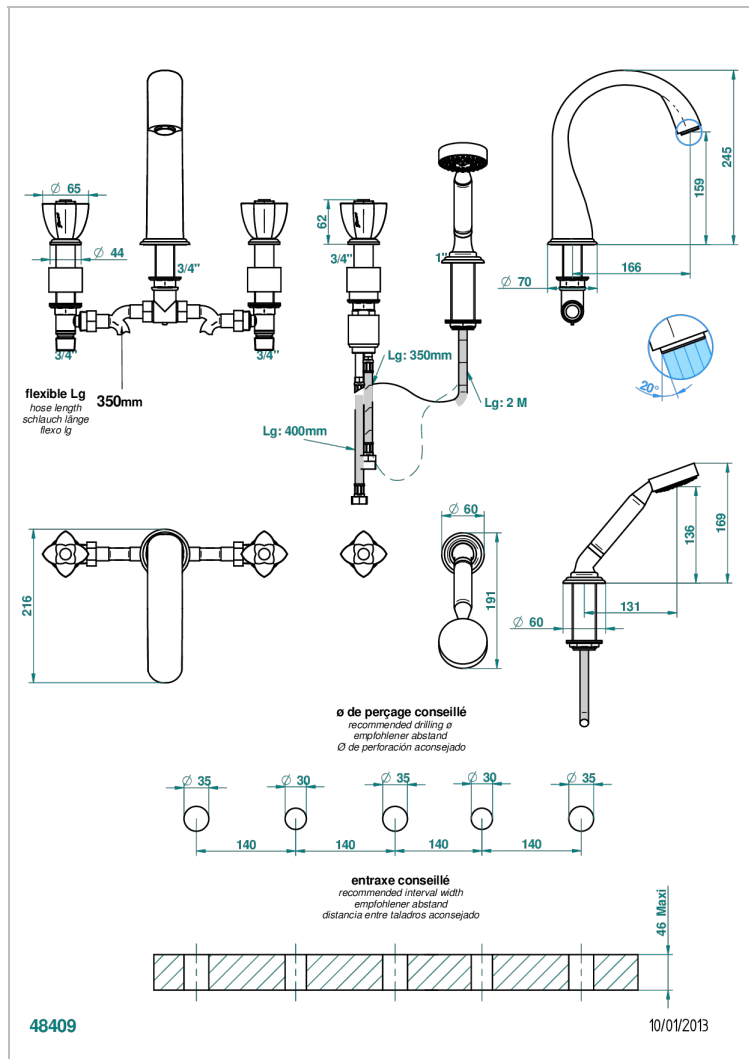

PETALE DE CRISTAL - CLEAR CRYSTAL

U6A-1132SG

5-hole bath/shower mixer with super goliath spout, 2 x 3/4" valves, and rim mounted handshower supplied by progressive cartridge mixer

CHARACTERISTIC

- Pétale de Cristal - Clear crystal
- 5-hole bath/shower mixer with super goliath spout, 2 x 3/4" valves, and rim mounted handshower supplied by progressive cartridge mixer

TECHNICAL SPECS

- Recommandé : 3 bars (max. 5 bars) - Advised : 43,5 psi (max. 72 psi)
- Bec : 35 l/min à 3 bars - Douchette : 9,5 l/min à 3 bars
- Spout : 9.26 gpm at 43.5 psi - Handshower : 2.5 gpm at 43.5 psi