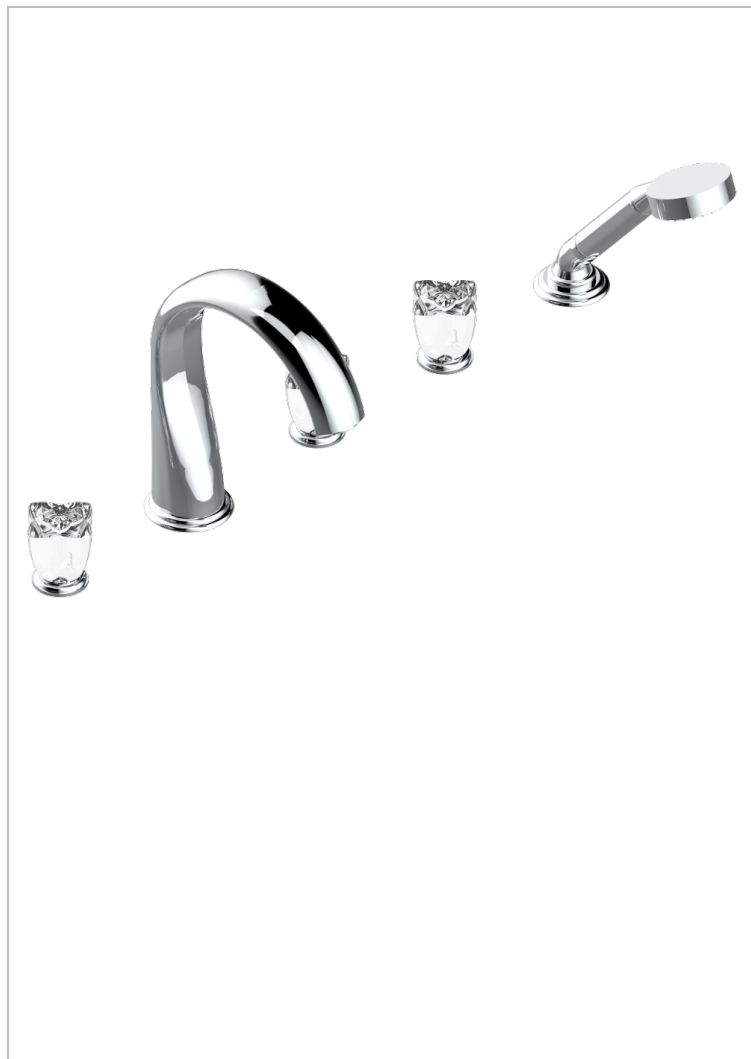

PETALE DE CRISTAL - CLEAR CRYSTAL

U6A-1132SG

5-hole bath/shower mixer with super goliath spout, 2 x 3/4" valves, and rim mounted handshower supplied by progressive cartridge mixer

CHARACTERISTIC

- Pétale de Cristal - Clear crystal
- 5-hole bath/shower mixer with super goliath spout, 2 x 3/4" valves, and rim mounted handshower supplied by progressive cartridge mixer

TECHNICAL SPECS

- Recommandé : 3 bars (max. 5 bars) - Advised : 43,5 psi (max. 72 psi)
- Bec : 35 l/min à 3 bars - Douchette : 9,5 l/min à 3 bars
- Spout : 9.26 gpm at 43.5 psi - Handshower : 2.5 gpm at 43.5 psi

AVAILABLE FINITIONS

Antique nickel - H28
Black ceram - D30
Blush PVD - H62
Brass color PVD - H49
Brown bronze color PVD - F33
Gold color PVD - H52

Graphite PVD - H64
Lacquered light bronze - D01
Matt Umber PVD - H67
Matt blush PVD - H60
Matt brass color PVD - H50
Matt brown bronze color PVD - F34