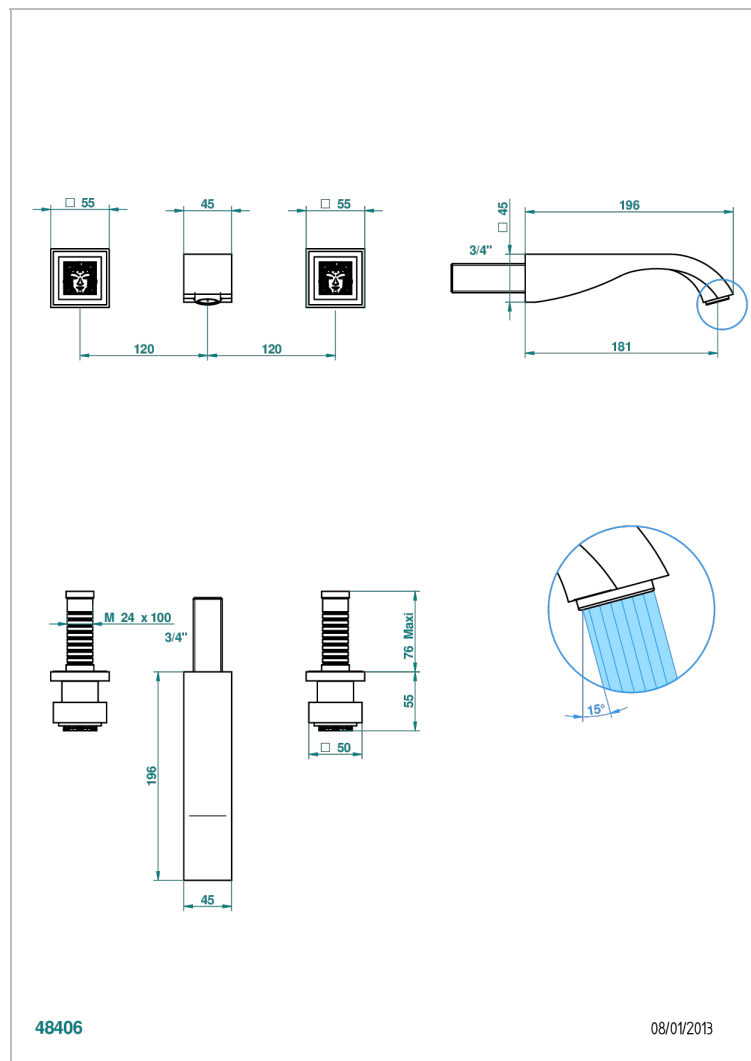

MASQUE DE FEMME SMOOTH METAL

A2U-41GB

Trim for wall mounted 3-hole bath set only

48406

08/01/2013

CHARACTERISTIC

- Masque de Femme Smooth metal
- Trim for wall mounted 3-hole bath set only

TECHNICAL SPECS

- Recommandé : 3 bars (max. 5 bars) - Advised : 43,5 psi (max. 72 psi)
- Bec : 35 l/min à 3 bars
- Spout : 9.26 gpm at 43.5 psi

RELATED SKU'S

- Ref. G00-40AM/US Rough parts for wall set (one counter clockwise and one clockwise cartridges)