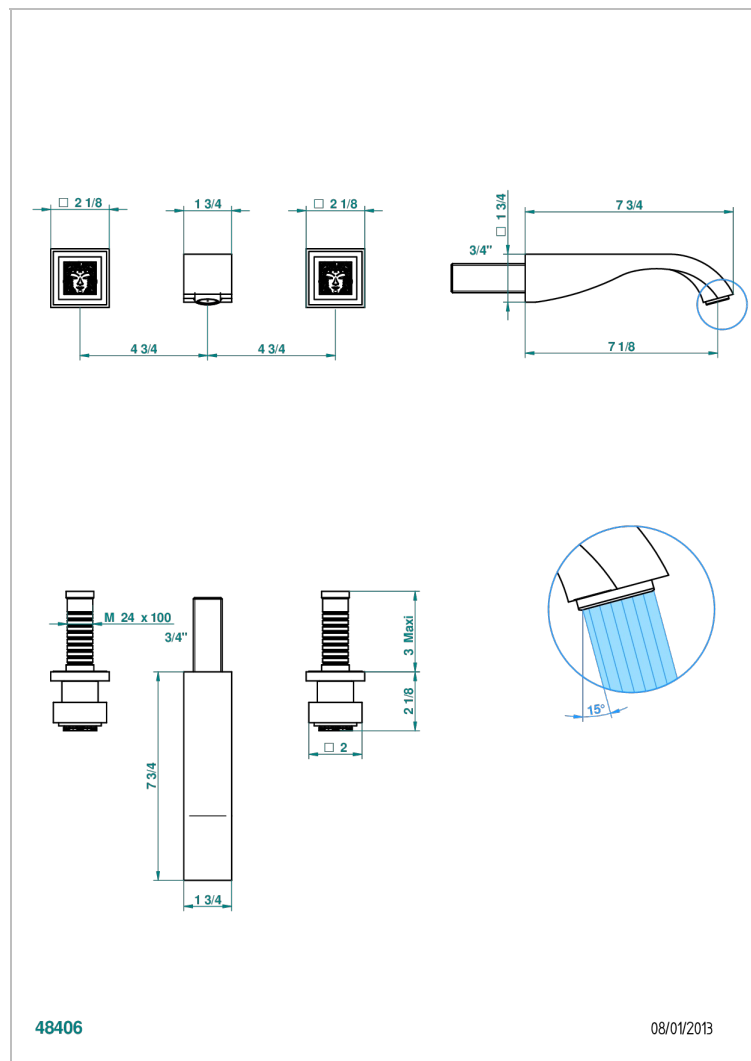

MASQUE DE FEMME SMOOTH METAL

A2U-41GB

Trim for wall mounted 3-hole bath set only

48406

08/01/2013

CHARACTERISTIC

- Masque de Femme Smooth metal
- Trim for wall mounted 3-hole bath set only

TECHNICAL SPECS

- Recommandé : 3 bars (max. 5 bars) - Advised : 43,5 psi (max. 72 psi)
- Bec : 35 l/min à 3 bars
- Spout : 9.26 gpm at 43.5 psi

RELATED SKU'S

- Ref. G00-40AM/US Rough parts for wall set (one counter clockwise and one clockwise cartridges)