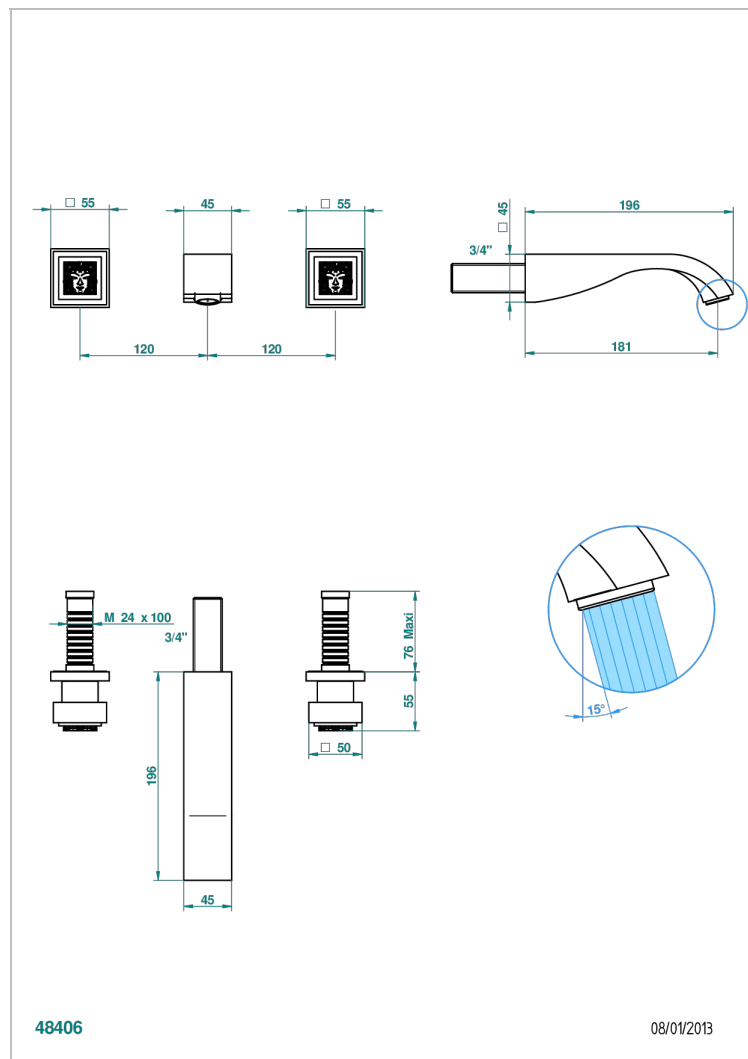

# MASQUE DE FEMME SMOOTH METAL

A2U-41GB

Trim only for wall mounted 3-hole bath mixer

48406

08/01/2013

## CHARACTERISTIC

- Masque de Femme Smooth metal
- Trim only for wall mounted 3-hole bath mixer

## TECHNICAL SPECS

- Recommandé : 3 bars (max. 5 bars) - Advised : 43,5 psi (max. 72 psi)
- Bec : 35 l/min à 3 bars
- Spout : 9.26 gpm at 43.5 psi

## RELATED SKU'S

- Ref. G00-40AC Rough parts for wall mounted 3 hole mixer, cross handle version
- Ref. G00-40AM Rough parts for wall mounted 3 hole mixer, lever handle version