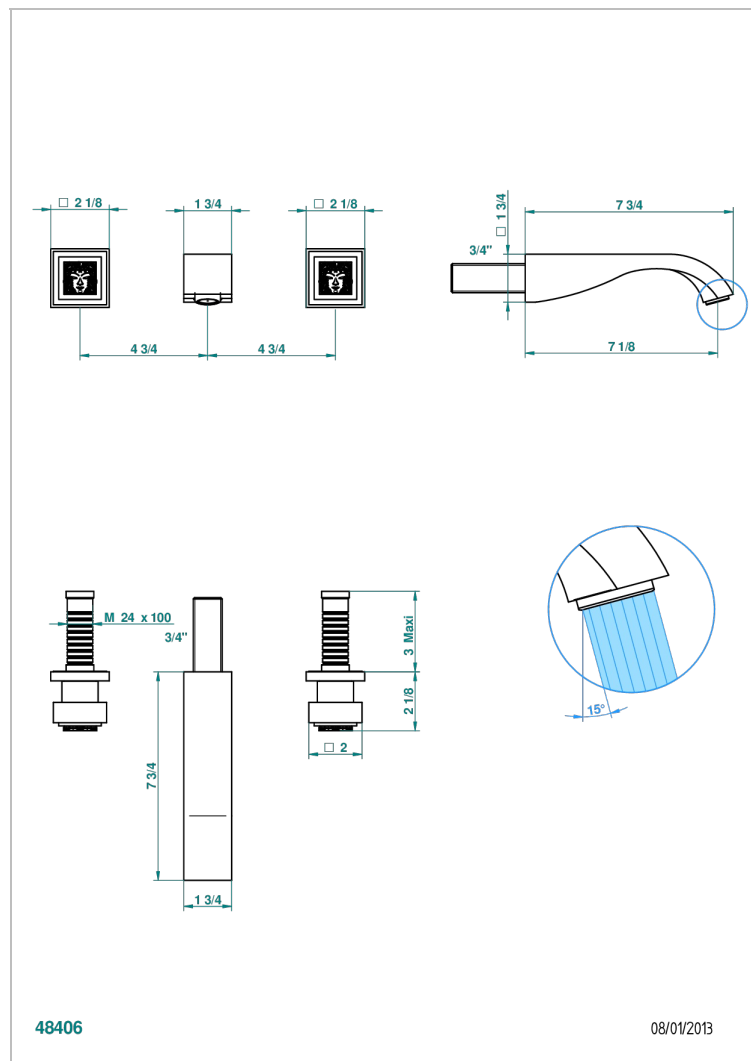

# MASQUE DE FEMME SMOOTH METAL

A2U-41GB

Trim only for wall mounted 3-hole bath mixer

## CHARACTERISTIC

- Masque de Femme Smooth metal
- Trim only for wall mounted 3-hole bath mixer

## TECHNICAL SPECS

- Recommandé : 3 bars (max. 5 bars) - Advised : 43,5 psi (max. 72 psi)
- Bec : 35 l/min à 3 bars
- Spout : 9.26 gpm at 43.5 psi

## RELATED SKU'S

- Ref. G00-40AC Rough parts for wall mounted 3 hole mixer, cross handle version
- Ref. G00-40AM Rough parts for wall mounted 3 hole mixer, lever handle version