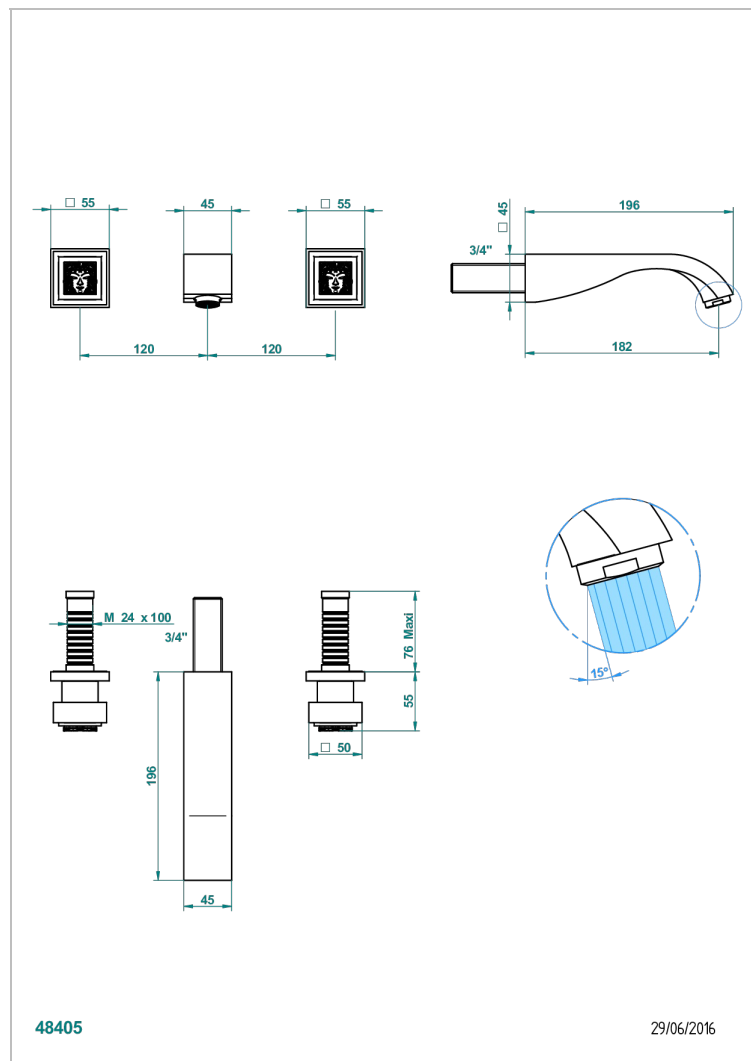

MASQUE DE FEMME SMOOTH METAL

A2U-40GB

Trim only for wall mounted 3-hole basin mixer

CHARACTERISTIC

- Masque de Femme Smooth metal
- Trim only for wall mounted 3-hole basin mixer

TECHNICAL SPECS

- Recommandé : 3 bars (max. 5 bars) - Advised : 43,5 psi (max. 72 psi)
- 15 l/min à 3 bars (4 gpm at 43.5 psi)

RELATED SKU'S

- Ref. G00-40AC Rough parts for wall mounted 3 hole mixer, cross handle version
- Ref. G00-40AM Rough parts for wall mounted 3 hole mixer, lever handle version

AVAILABLE FINITIONS

Antique nickel - H28
Black ceram - D30
Blush PVD - H62
Brass color PVD - H49
Brown bronze color PVD - F33
Gold color PVD - H52