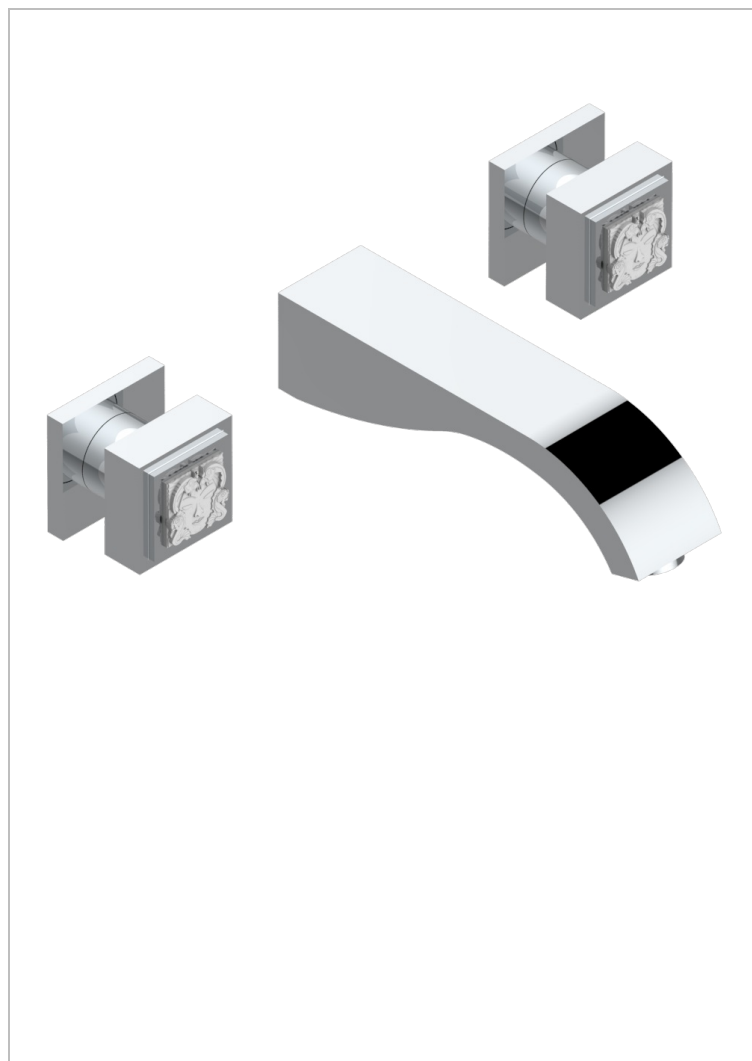

MASQUE DE FEMME SMOOTH METAL

A2U-40GB

Trim only for wall mounted 3-hole basin mixer

CHARACTERISTIC

- Masque de Femme Smooth metal
- Trim only for wall mounted 3-hole basin mixer

TECHNICAL SPECS

- Recommandé : 3 bars (max. 5 bars) - Advised : 43,5 psi (max. 72 psi)
- 15 l/min à 3 bars (4 gpm at 43.5 psi)

RELATED SKU'S

- Ref. G00-40AC Rough parts for wall mounted 3 hole mixer, cross handle version
- Ref. G00-40AM Rough parts for wall mounted 3 hole mixer, lever handle version

AVAILABLE FINITIONS

Antique nickel - H28
Black ceram - D30
Blush PVD - H62
Brass color PVD - H49
Brown bronze color PVD - F33
Gold color PVD - H52