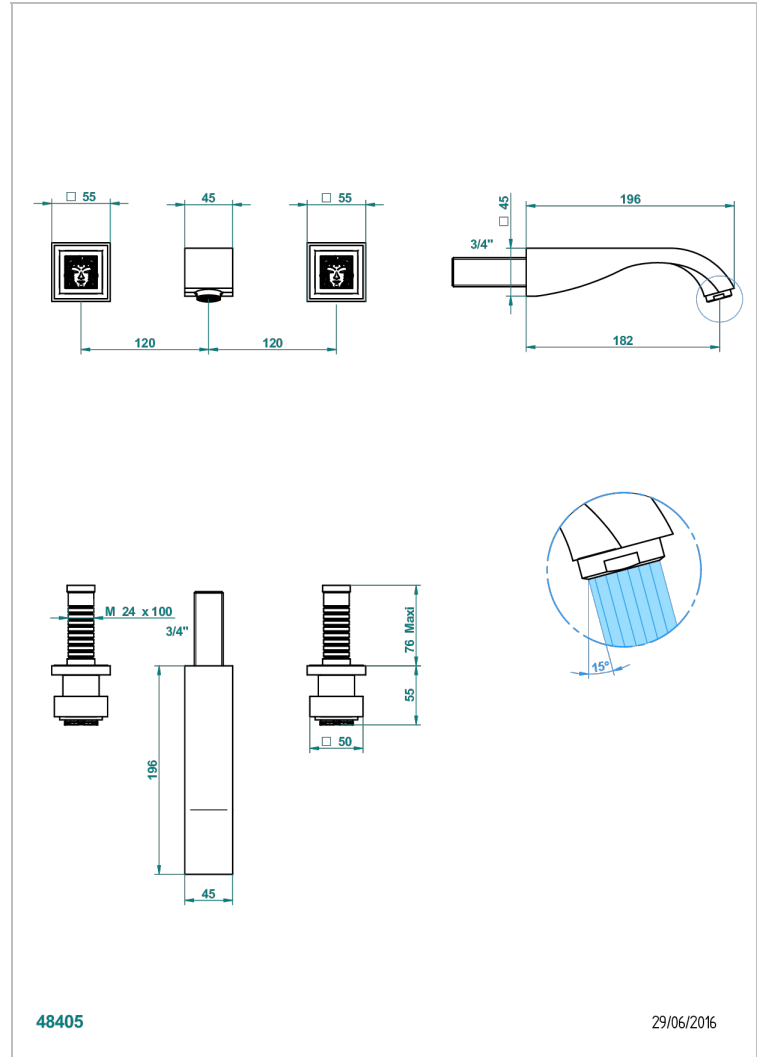

MASQUE DE FEMME SMOOTH METAL

A2U-40GB

Trim only for wall mounted 3-hole basin mixer

CHARACTERISTIC

- Masque de Femme Smooth metal
- Trim only for wall mounted 3-hole basin mixer

TECHNICAL SPECS

- Recommandé : 3 bars (max. 5 bars) - Advised : 43,5 psi (max. 72 psi)
- 15 l/min à 3 bars (4 gpm at 43.5 psi)

RELATED SKU'S

- Ref. G00-40AC Rough parts for wall mounted 3 hole mixer, cross handle version
- Ref. G00-40AM Rough parts for wall mounted 3 hole mixer, lever handle version

AVAILABLE FINITIONS

Antique nickel - H28
Black ceram - D30
Blush PVD - H62
Brass color PVD - H49
Brown bronze color PVD - F33
Gold color PVD - H52