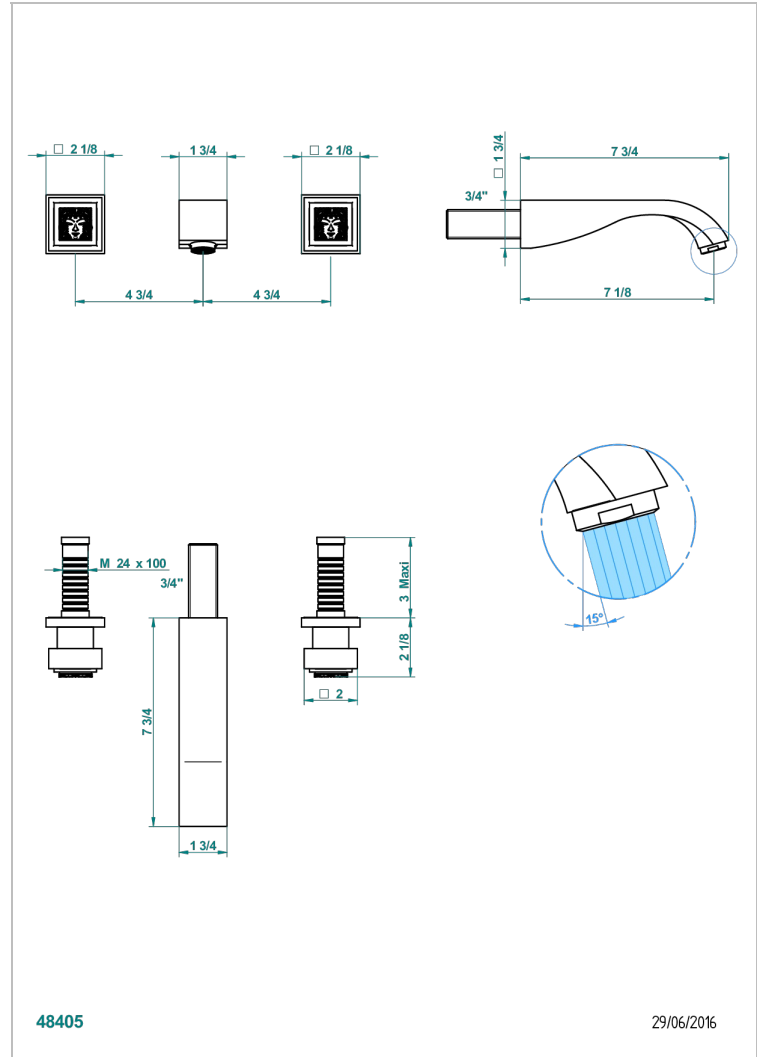

MASQUE DE FEMME SMOOTH METAL

A2U-40GB

Trim only for wall mounted 3-hole basin mixer

CHARACTERISTIC

- Masque de Femme Smooth metal
- Trim only for wall mounted 3-hole basin mixer

TECHNICAL SPECS

- Recommandé : 3 bars (max. 5 bars) - Advised : 43,5 psi (max. 72 psi)
- 15 l/min à 3 bars (4 gpm at 43.5 psi)

RELATED SKU'S

- Ref. G00-40AC Rough parts for wall mounted 3 hole mixer, cross handle version
- Ref. G00-40AM Rough parts for wall mounted 3 hole mixer, lever handle version

AVAILABLE FINITIONS

Antique nickel - H28
Black ceram - D30
Blush PVD - H62
Brass color PVD - H49
Brown bronze color PVD - F33
Gold color PVD - H52