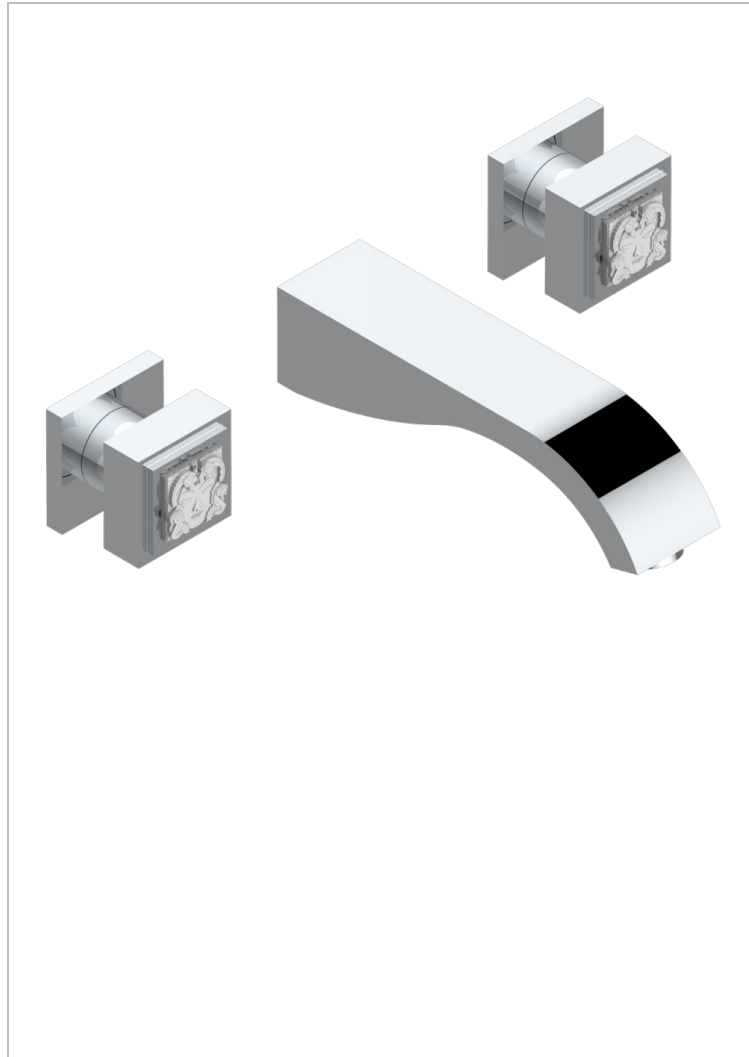

MASQUE DE FEMME SMOOTH METAL

A2U-40GB

Trim only for wall mounted 3-hole basin mixer

CHARACTERISTIC

- Masque de Femme Smooth metal
- Trim only for wall mounted 3-hole basin mixer

TECHNICAL SPECS

- Recommandé : 3 bars (max. 5 bars) - Advised : 43,5 psi (max. 72 psi)
- 15 l/min à 3 bars (4 gpm at 43.5 psi)

RELATED SKU'S

- Ref. G00-40AC Rough parts for wall mounted 3 hole mixer, cross handle version
- Ref. G00-40AM Rough parts for wall mounted 3 hole mixer, lever handle version

AVAILABLE FINITIONS

Antique nickel - H28
Black ceram - D30
Blush PVD - H62
Brass color PVD - H49
Brown bronze color PVD - F33
Gold color PVD - H52