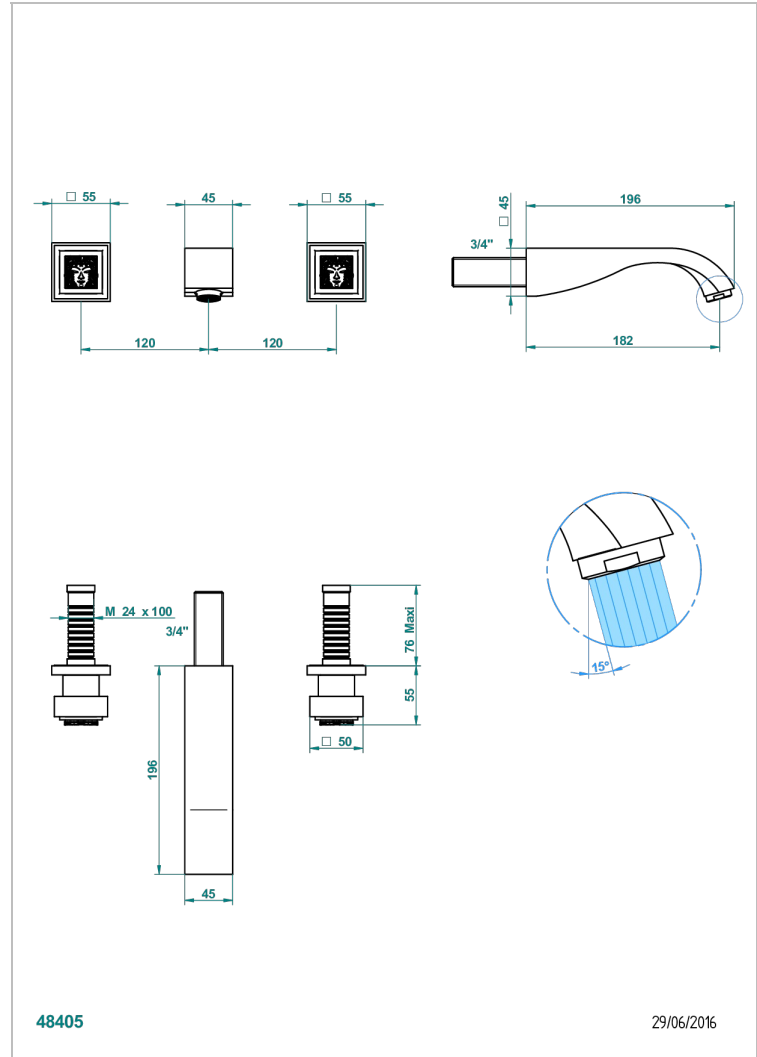

# MASQUE DE FEMME SMOOTH METAL

A2U-40GB

Trim only for wall mounted 3-hole basin mixer

THG<sup>®</sup>  
PARIS

## CHARACTERISTIC

- Masque de Femme Smooth metal
- Trim only for wall mounted 3-hole basin mixer

## RELATED SKU'S

- Ref. G00-40AC Rough parts for wall mounted 3 hole mixer, cross handle version
- Ref. G00-40AM Rough parts for wall mounted 3 hole mixer, lever handle version