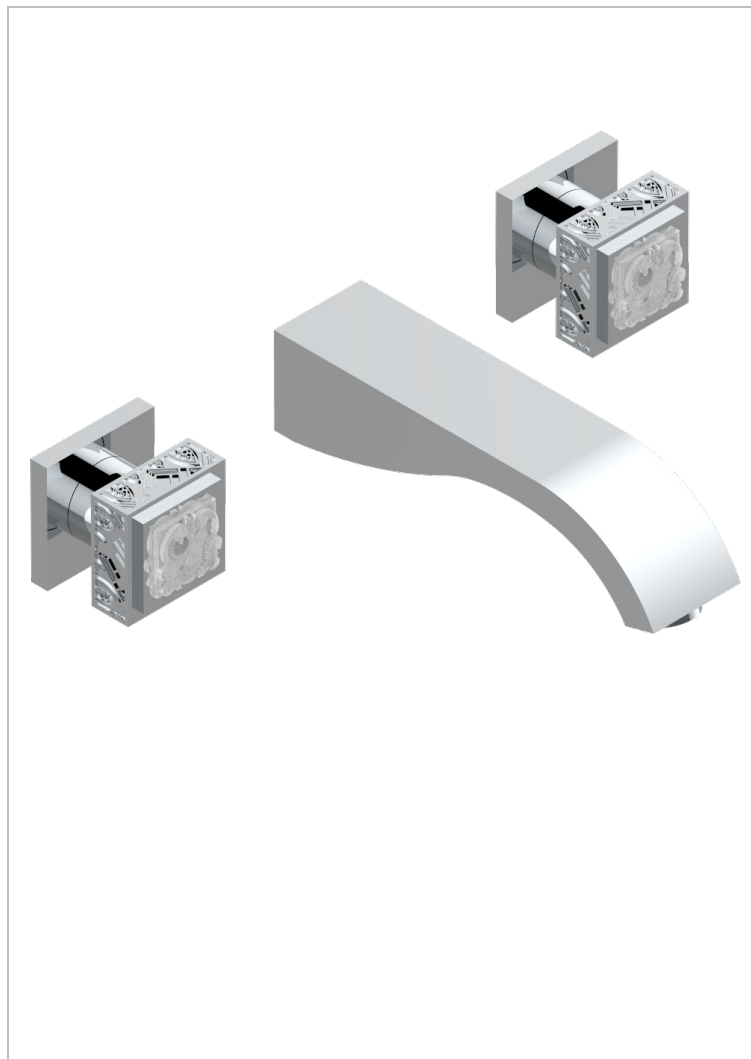

# MASQUE DE FEMME ENGRAVED METAL

A2T-41GB

Trim for wall mounted 3-hole bath set only

## CHARACTERISTIC

- Masque de Femme Engraved Metal
- Trim for wall mounted 3-hole bath set only

## TECHNICAL SPECS

- Recommandé : 3 bars (max. 5 bars) - Advised : 43,5 psi (max. 72 psi)
- Bec : 35 l/min à 3 bars
- Spout : 9.26 gpm at 43.5 psi

## RELATED SKU'S

- Ref. G00-40AM/US Rough parts for wall set (one counter clockwise and one clockwise cartridges)