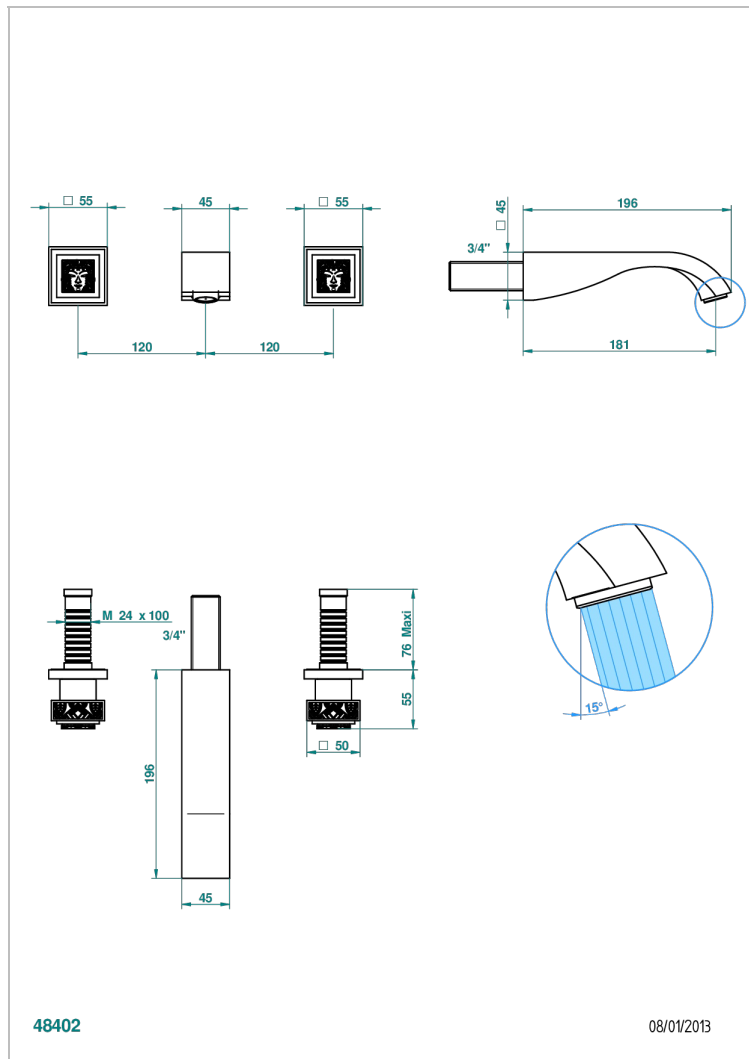

# MASQUE DE FEMME ENGRAVED METAL

A2T-41GB

Trim for wall mounted 3-hole bath set only

## CHARACTERISTIC

- Masque de Femme Engraved Metal
- Trim for wall mounted 3-hole bath set only

## TECHNICAL SPECS

- Recommandé : 3 bars (max. 5 bars) - Advised : 43,5 psi (max. 72 psi)
- Bec : 35 l/min à 3 bars
- Spout : 9.26 gpm at 43.5 psi

## RELATED SKU'S

- Ref. G00-40AM/US Rough parts for wall set (one counter clockwise and one clockwise cartridges)