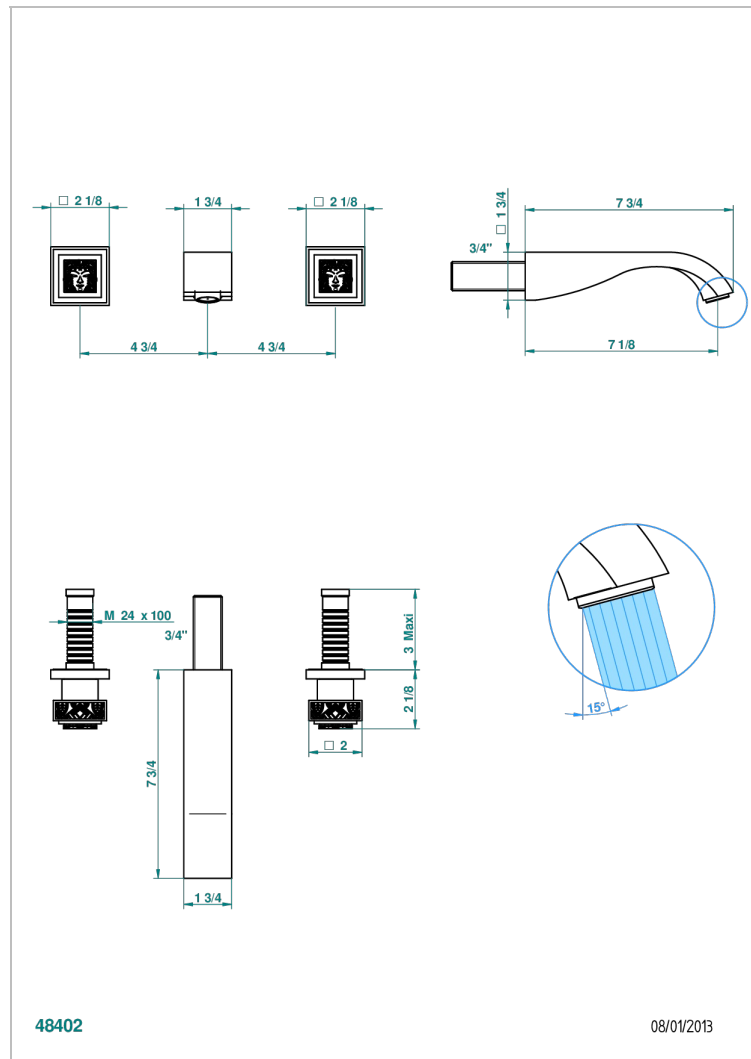

# MASQUE DE FEMME ENGRAVED METAL

A2T-41GB

Trim for wall mounted 3-hole bath set only

## CHARACTERISTIC

- Masque de Femme Engraved Metal
- Trim for wall mounted 3-hole bath set only

## TECHNICAL SPECS

- Recommandé : 3 bars (max. 5 bars) - Advised : 43,5 psi (max. 72 psi)
- Bec : 35 l/min à 3 bars
- Spout : 9.26 gpm at 43.5 psi

## RELATED SKU'S

- Ref. G00-40AM/US Rough parts for wall set (one counter clockwise and one clockwise cartridges)