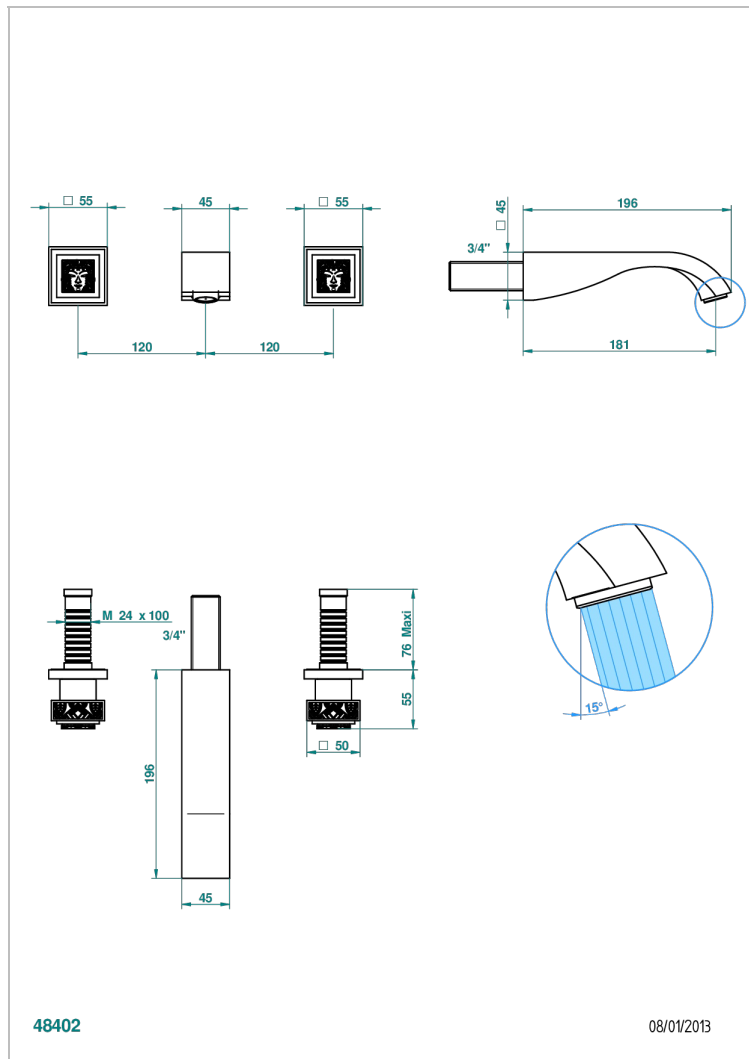

MASQUE DE FEMME ENGRAVED METAL

A2T-41GB

Trim only for wall mounted 3-hole bath mixer

CHARACTERISTIC

- Masque de Femme Engraved Metal
- Trim only for wall mounted 3-hole bath mixer

TECHNICAL SPECS

- Recommandé : 3 bars (max. 5 bars) - Advised : 43,5 psi (max. 72 psi)
- Bec : 35 l/min à 3 bars
- Spout : 9.26 gpm at 43.5 psi

RELATED SKU'S

- Ref. G00-40AC Rough parts for wall mounted 3 hole mixer, cross handle version
- Ref. G00-40AM Rough parts for wall mounted 3 hole mixer, lever handle version

AVAILABLE FINITIONS

Antique nickel - H28
Black ceram - D30
Blush PVD - H62
Brass color PVD - H49
Brown bronze color PVD - F33
Gold color PVD - H52