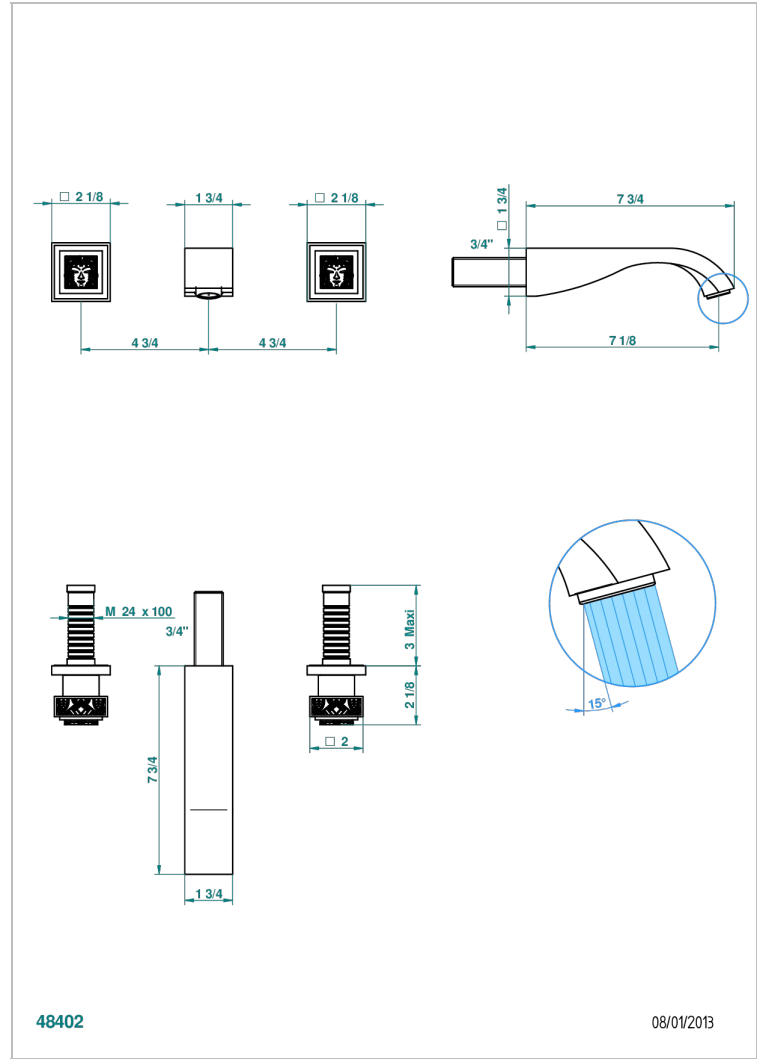

# MASQUE DE FEMME ENGRAVED METAL

A2T-41GB

Trim only for wall mounted 3-hole bath mixer

## CHARACTERISTIC

- Masque de Femme Engraved Metal
- Trim only for wall mounted 3-hole bath mixer

## TECHNICAL SPECS

- Recommandé : 3 bars (max. 5 bars) - Advised : 43,5 psi (max. 72 psi)
- Bec : 35 l/min à 3 bars
- Spout : 9.26 gpm at 43.5 psi

## RELATED SKU'S

- Ref. G00-40AC Rough parts for wall mounted 3 hole mixer, cross handle version
- Ref. G00-40AM Rough parts for wall mounted 3 hole mixer, lever handle version