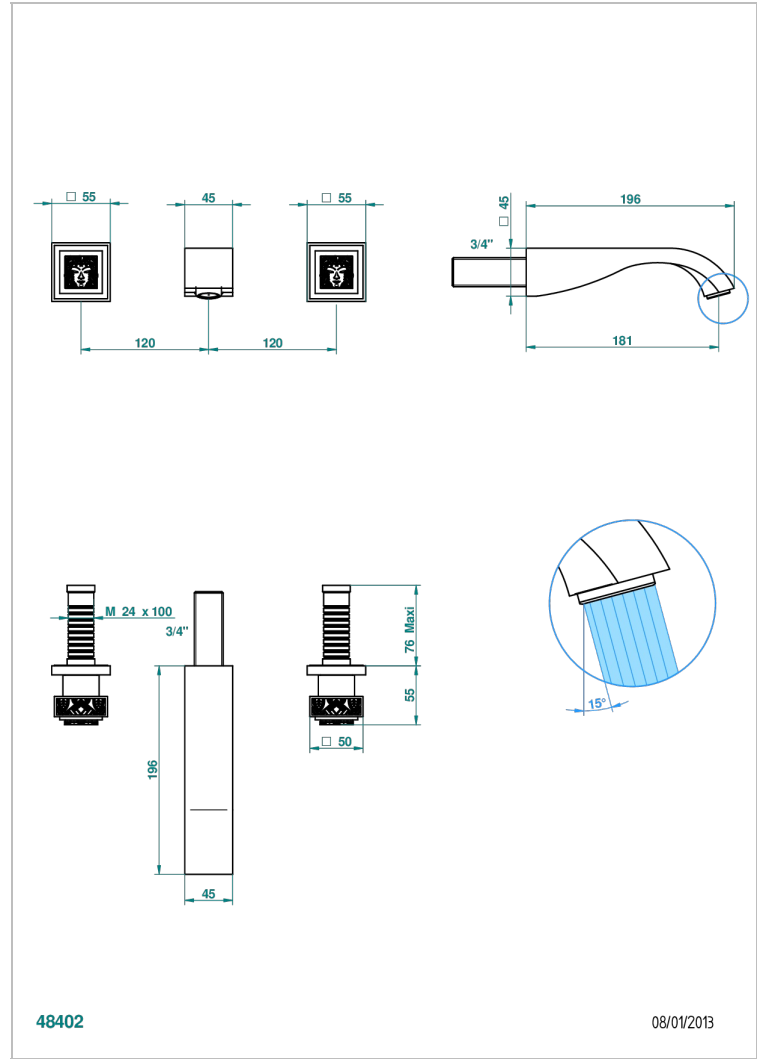

MASQUE DE FEMME ENGRAVED METAL

A2T-41GB

Trim only for wall mounted 3-hole bath mixer

48402

08/01/2013

CHARACTERISTIC

- Masque de Femme Engraved Metal
- Trim only for wall mounted 3-hole bath mixer

TECHNICAL SPECS

- Recommandé : 3 bars (max. 5 bars) - Advised : 43,5 psi (max. 72 psi)
- Bec : 35 l/min à 3 bars
- Spout : 9.26 gpm at 43.5 psi

RELATED SKU'S

- Ref. G00-40AC Rough parts for wall mounted 3 hole mixer, cross handle version
- Ref. G00-40AM Rough parts for wall mounted 3 hole mixer, lever handle version