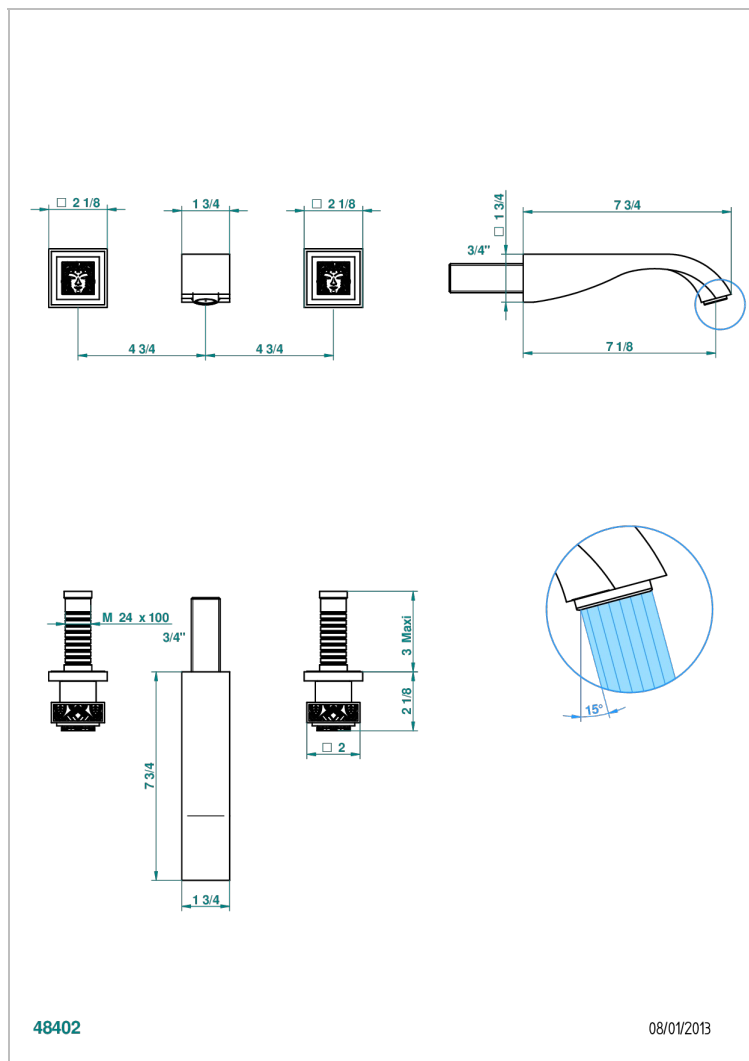

MASQUE DE FEMME ENGRAVED METAL

A2T-41GB

Trim only for wall mounted 3-hole bath mixer

CHARACTERISTIC

- Masque de Femme Engraved Metal
- Trim only for wall mounted 3-hole bath mixer

TECHNICAL SPECS

- Recommandé : 3 bars (max. 5 bars) - Advised : 43,5 psi (max. 72 psi)
- Bec : 35 l/min à 3 bars
- Spout : 9.26 gpm at 43.5 psi

RELATED SKU'S

- Ref. G00-40AC Rough parts for wall mounted 3 hole mixer, cross handle version
- Ref. G00-40AM Rough parts for wall mounted 3 hole mixer, lever handle version

AVAILABLE FINITIONS

Antique nickel - H28
Black ceram - D30
Blush PVD - H62
Brass color PVD - H49
Brown bronze color PVD - F33
Gold color PVD - H52