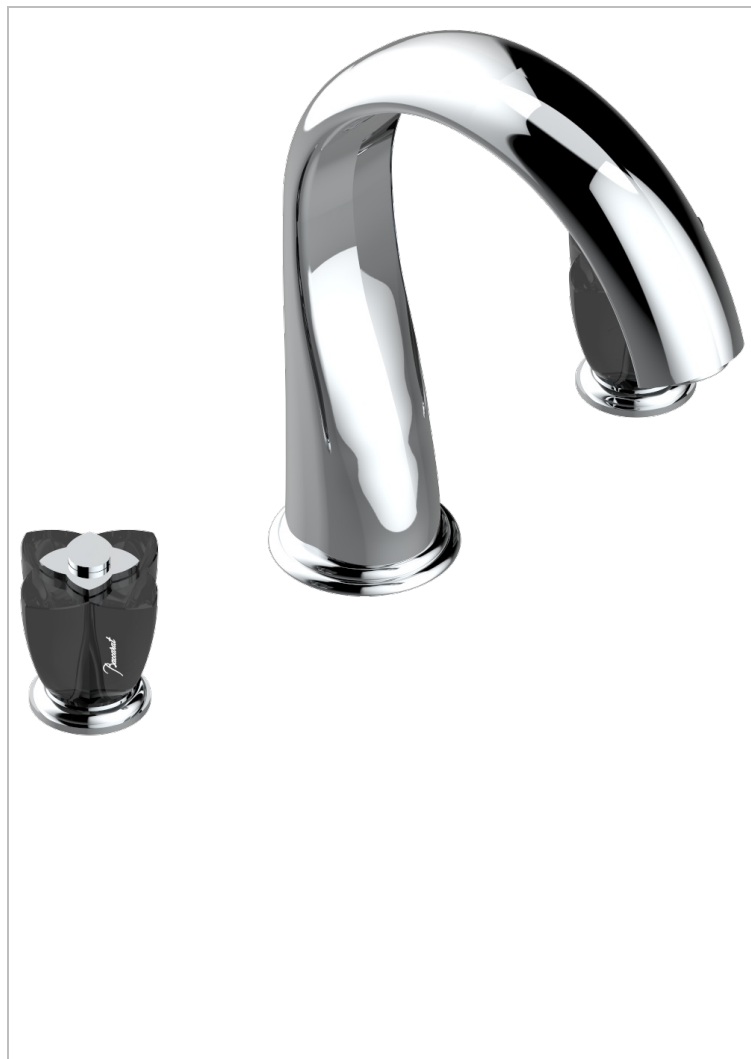

PETALE DE CRISTAL - BLACK CRYSTAL

U6D-25SG

Rim mounted 3-hole bath mixer, super goliath spout

CHARACTERISTIC

- ACS : 18ACCLY403
- NF : NF EN 200 - IID/A - Chrome

TECHNICAL SPECS

- Recommandé : 3 bars (max. 5 bars) - Advised : 43,5 psi (max. 72 psi)
- Bec : 35 l/min à 3 bars
- Spout : 9.26 gpm at 43.5 psi

STANDARDS

AVAILABLE FINITIONS

Antique nickel - H28
Black ceram - D30
Blush PVD - H62
Brass color PVD - H49
Brown bronze color PVD - F33
Gold color PVD - H52

Graphite PVD - H64
Lacquered light bronze - D01
Matt Umber PVD - H67
Matt blush PVD - H60
Matt brass color PVD - H50
Matt brown bronze color PVD - F34