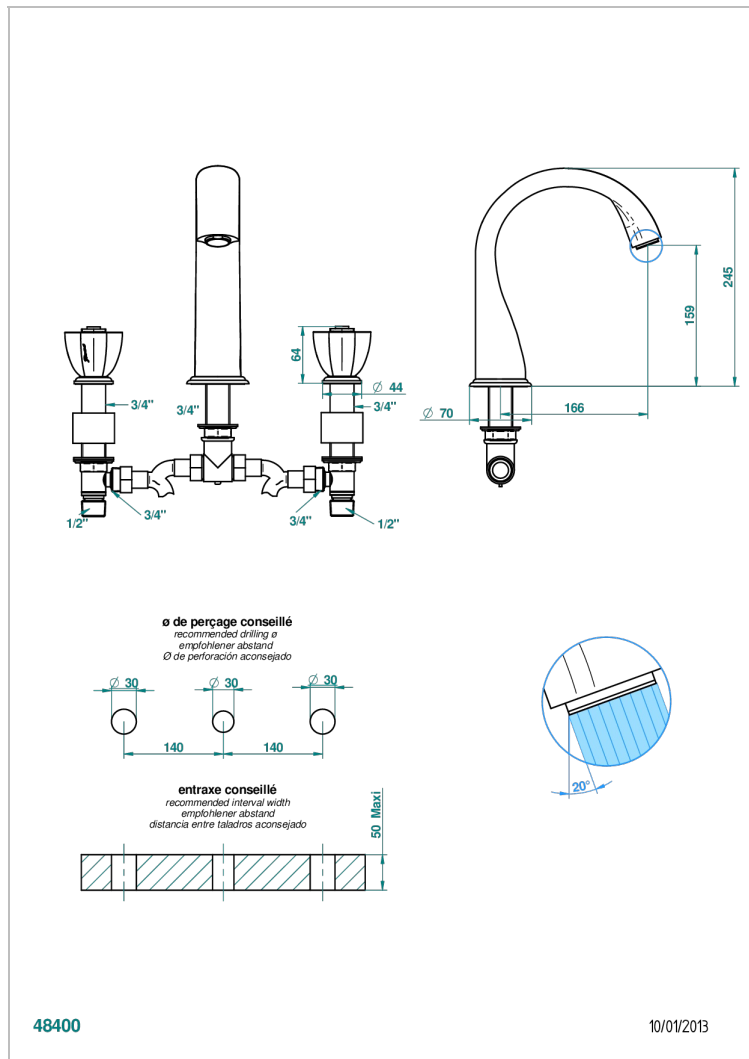

PETALE DE CRISTAL - BLACK CRYSTAL

U6D-25SG

Rim mounted 3-hole bath mixer, super goliath spout

CHARACTERISTIC

- ACS : 18ACCLY403
- NF : NF EN 200 - IID/A - Chrome

TECHNICAL SPECS

- Recommandé : 3 bars (max. 5 bars) - Advised : 43,5 psi (max. 72 psi)
- Bec : 35 l/min à 3 bars
- Spout : 9.26 gpm at 43.5 psi