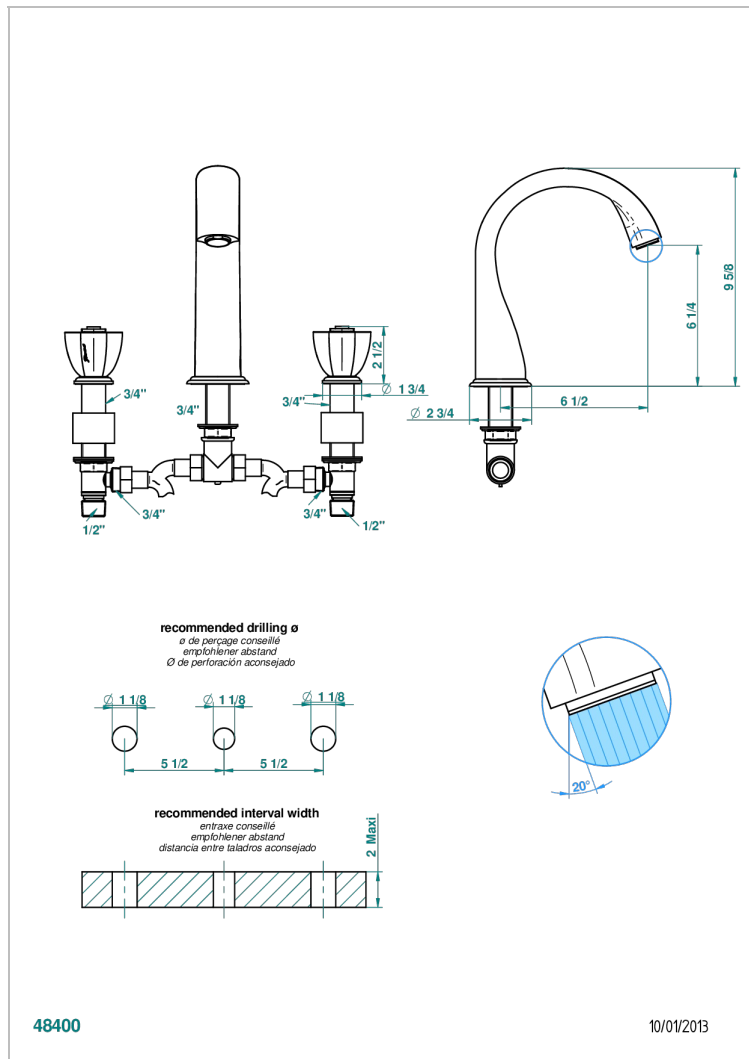

PETALE DE CRISTAL - BLACK CRYSTAL

U6D-25SG

Rim mounted 3-hole bath mixer, super goliath spout

CHARACTERISTIC

- ACS : 18ACCLY403
- NF : NF EN 200 - IID/A - Chrome

TECHNICAL SPECS

- Recommandé : 3 bars (max. 5 bars) - Advised : 43,5 psi (max. 72 psi)
- Bec : 35 l/min à 3 bars
- Spout : 9.26 gpm at 43.5 psi