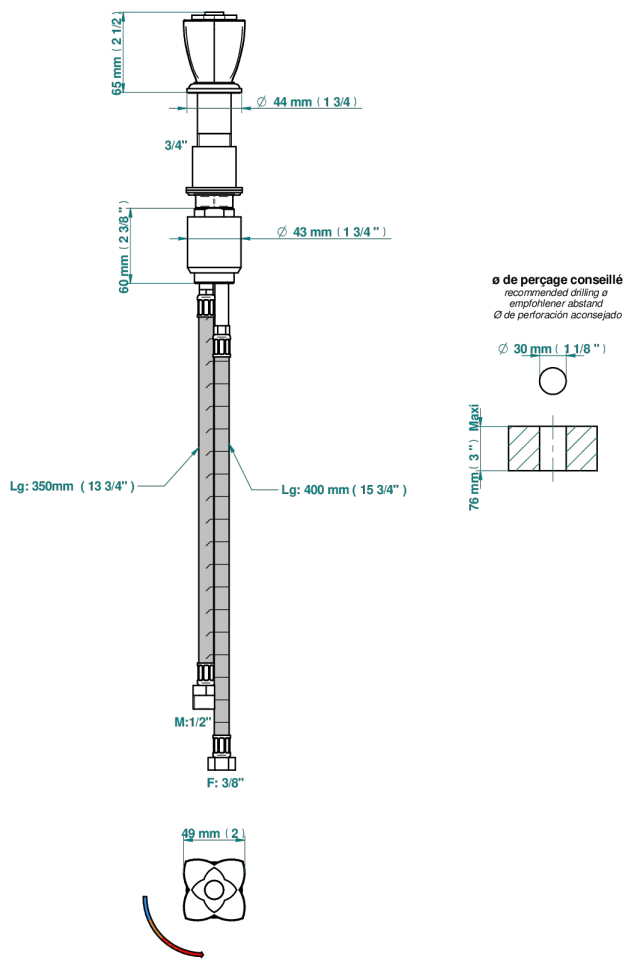

PETALE DE CRISTAL - BLACK CRYSTAL

U6D-6532

Rim mounted ceramic mixer with progressive cartridge

48399

14/02/2024

CHARACTERISTIC

- ACS : 22ACCLY009

STANDARDS