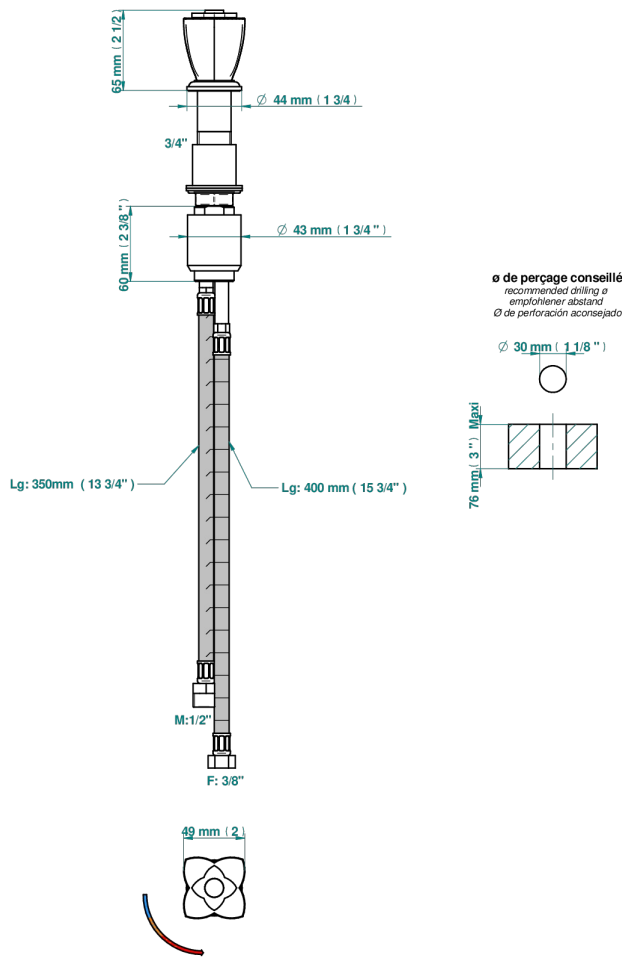

PETALE DE CRISTAL - BLACK CRYSTAL

U6D-6532

Rim mounted ceramic mixer with progressive cartridge

48399

14/02/2024

CHARACTERISTIC

- ACS : 22ACCLY009

STANDARDS

AVAILABLE FINITIONS

Antique nickel - H28
 Black ceram - D30
 Blush PVD - H62
 Brass color PVD - H49
 Brown bronze color PVD - F33
 Gold color PVD - H52

Graphite PVD - H64
 Lacquered light bronze - D01
 Matt Umber PVD - H67
 Matt blush PVD - H60
 Matt brass color PVD - H50
 Matt brown bronze color PVD - F34