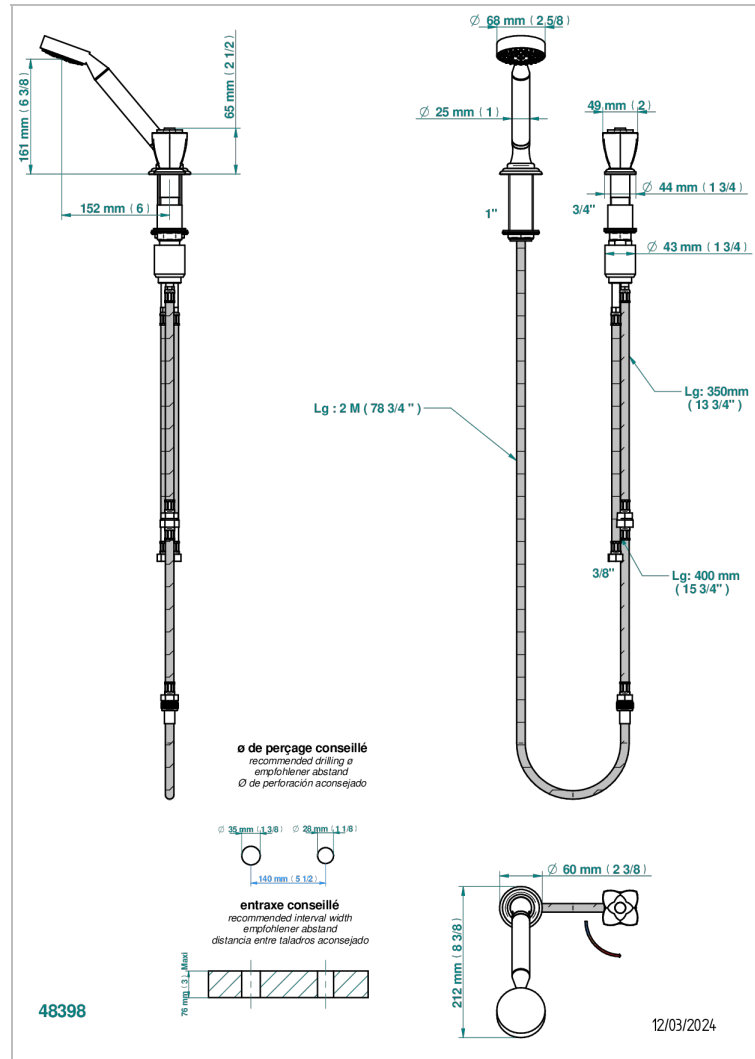

# PETALE DE CRISTAL - BLACK CRYSTAL

U6D-6532/60A

Deck mounted mixer with handshower, progressive cartridge

## CHARACTERISTIC

- ACS : 22ACCLY009

## TECHNICAL SPECS

- Recommandé : 3 bars (max. 5 bars) - Advised : 43,5 psi (max. 72 psi)
- 9,5 l/min à 3 bars (2.5 gpm at 43.5 psi)