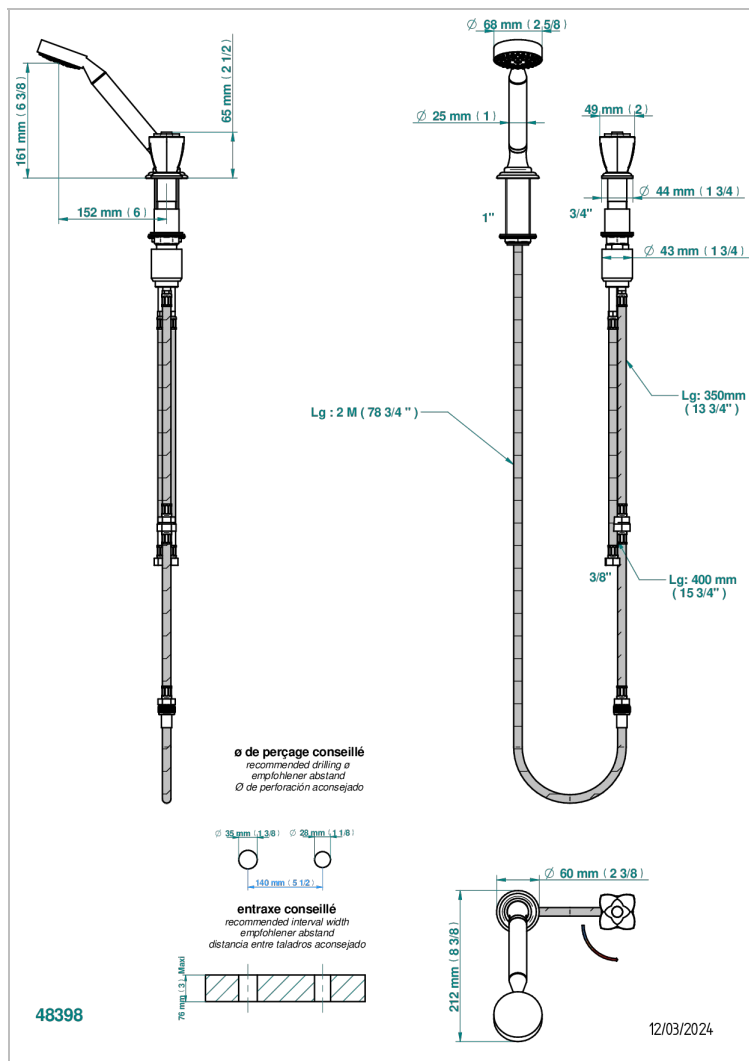

# PETALE DE CRISTAL - BLACK CRYSTAL

U6D-6532/60A

Rim mounted ceramic mixer with handshower with progressive cartridge

## CHARACTERISTIC

- ACS : 22ACCLY009