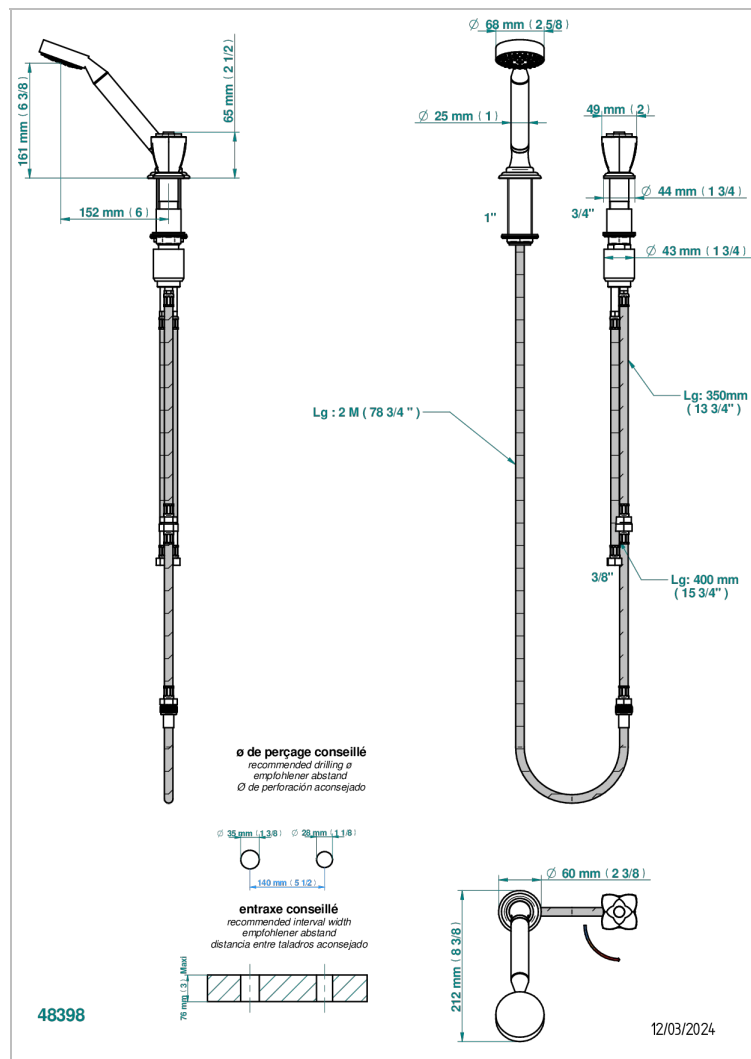

# PETALE DE CRISTAL - BLACK CRYSTAL

U6D-6532/60A

Rim mounted ceramic mixer with handshower with progressive cartridge

## CHARACTERISTIC

- ACS : 22ACCLY009