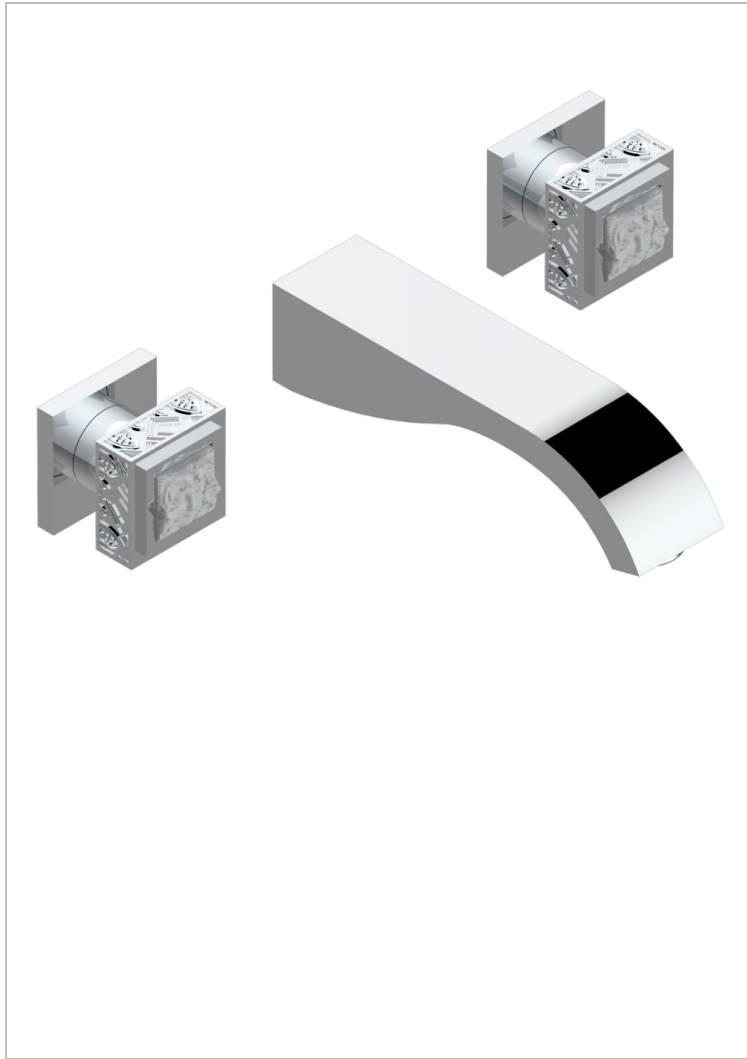

# MASQUE DE FEMME ENGRAVED METAL

A2T-40GB

Trim only for wall mounted 3-hole basin mixer

48397

25/06/2021

## CHARACTERISTIC

- Masque de Femme Engraved Metal
- Trim only for wall mounted 3-hole basin mixer

## RELATED SKU'S

- Ref. G00-40AC Rough parts for wall mounted 3 hole mixer, cross handle version
- Ref. G00-40AM Rough parts for wall mounted 3 hole mixer, lever handle version

## AVAILABLE FINITIONS

Antique nickel - H28  
Black ceram - D30  
Blush PVD - H62  
Brass color PVD - H49  
Brown bronze color PVD - F33  
Gold color PVD - H52

Graphite PVD - H64  
Matt Umber PVD - H67  
Matt blush PVD - H60  
Matt brass color PVD - H50  
Matt brown bronze color PVD - F34  
Matt chrome - C02