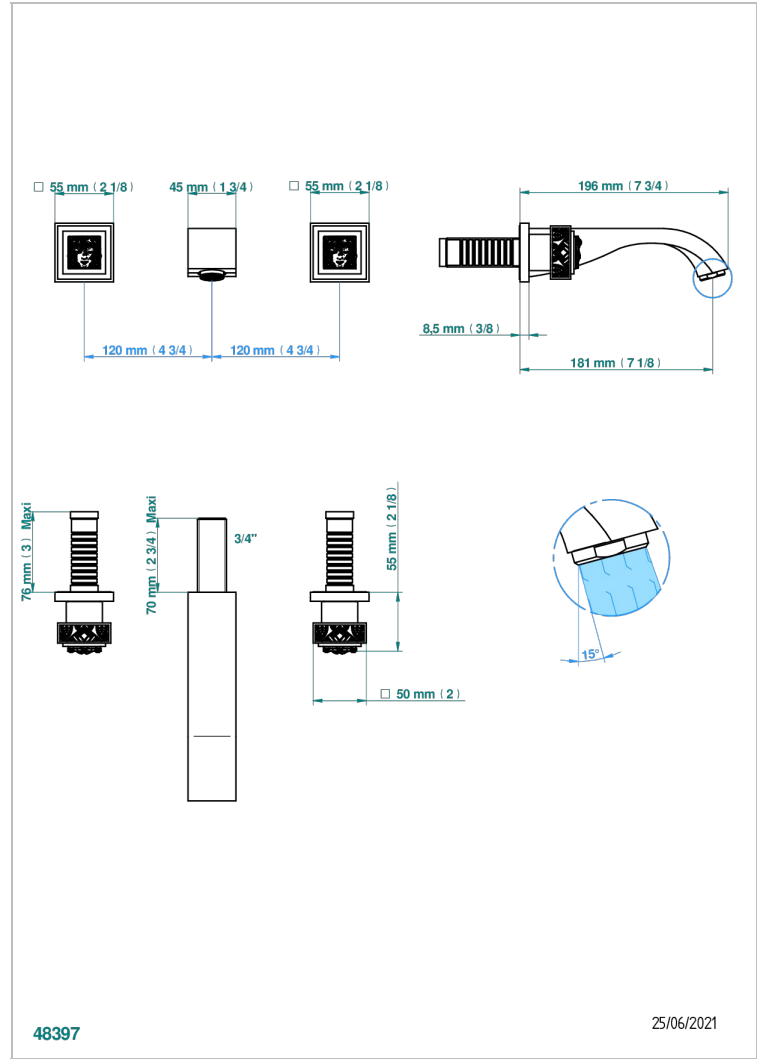

# MASQUE DE FEMME ENGRAVED METAL

A2T-40GB

Trim only for wall mounted 3-hole basin mixer

48397

25/06/2021

## CHARACTERISTIC

- Masque de Femme Engraved Metal
- Trim only for wall mounted 3-hole basin mixer

## TECHNICAL SPECS

- Recommandé : 3 bars (max. 5 bars) - Advised : 43,5 psi (max. 72 psi)
- 15 l/min à 3 bars (4 gpm at 43.5 psi)

## RELATED SKU'S

- Ref. G00-40AC Rough parts for wall mounted 3 hole mixer, cross handle version
- Ref. G00-40AM Rough parts for wall mounted 3 hole mixer, lever handle version