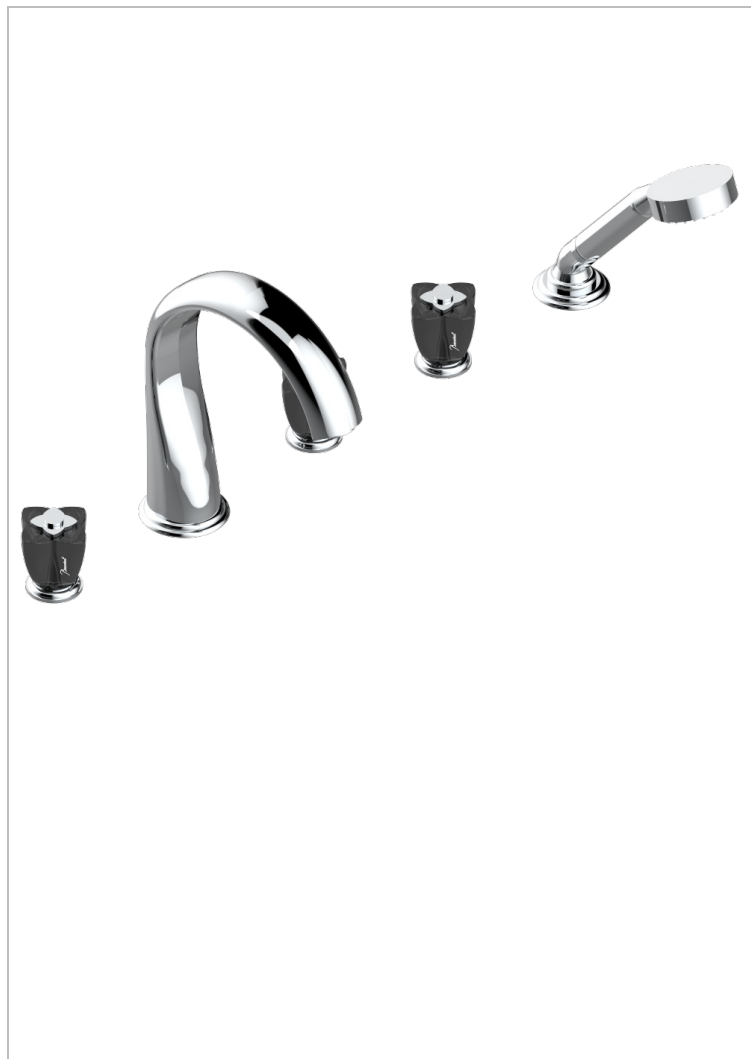

PETALE DE CRISTAL - BLACK CRYSTAL

U6D-1132SG

5-hole bath/shower mixer with super goliath spout, 2 x 3/4" valves, and rim mounted handshower supplied by progressive cartridge mixer

CHARACTERISTIC

- Pétale de Cristal - Black crystal
- 5-hole bath/shower mixer with super goliath spout, 2 x 3/4" valves, and rim mounted handshower supplied by progressive cartridge mixer

TECHNICAL SPECS

- Recommandé : 3 bars (max. 5 bars) - Advised : 43,5 psi (max. 72 psi)
- Bec : 35 l/min à 3 bars - Douchette : 9,5 l/min à 3 bars
- Spout : 9.26 gpm at 43.5 psi - Handshower : 2.5 gpm at 43.5 psi

AVAILABLE FINITIONS

Antique nickel - H28
Black ceram - D30
Blush PVD - H62
Brass color PVD - H49
Brown bronze color PVD - F33
Gold color PVD - H52

Graphite PVD - H64
Lacquered light bronze - D01
Matt Umber PVD - H67
Matt blush PVD - H60
Matt brass color PVD - H50
Matt brown bronze color PVD - F34