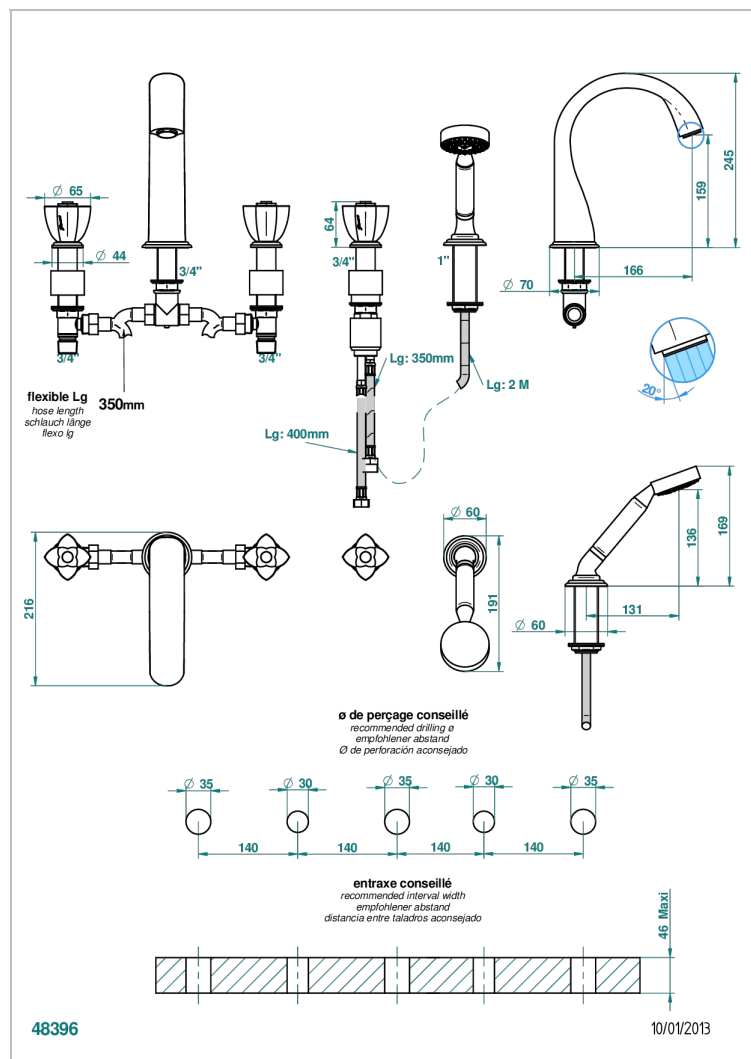

PETALE DE CRISTAL - BLACK CRYSTAL

U6D-1132SG

5-hole bath/shower mixer with super goliath spout, 2 x 3/4" valves, and rim mounted handshower supplied by progressive cartridge mixer

CHARACTERISTIC

- Pétale de Cristal - Black crystal
- 5-hole bath/shower mixer with super goliath spout, 2 x 3/4" valves, and rim mounted handshower supplied by progressive cartridge mixer

TECHNICAL SPECS

- Recommandé : 3 bars (max. 5 bars) - Advised : 43,5 psi (max. 72 psi)
- Bec : 35 l/min à 3 bars - Douchette : 9,5 l/min à 3 bars
- Spout : 9.26 gpm at 43.5 psi - Handshower : 2.5 gpm at 43.5 psi