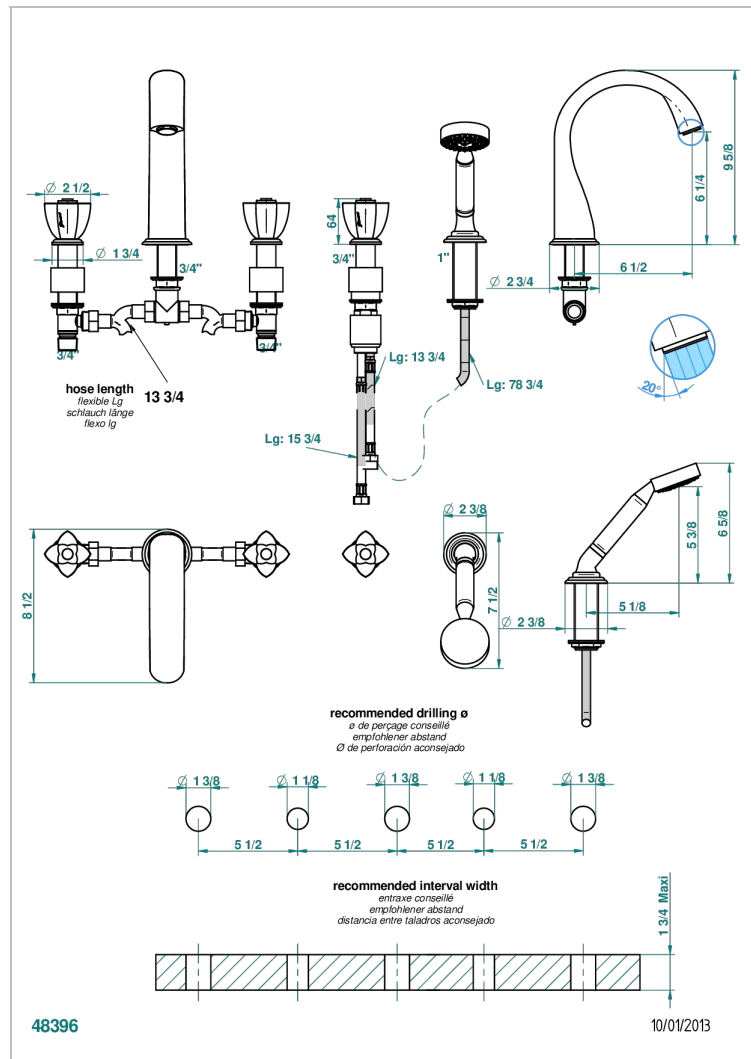

PETALE DE CRISTAL - BLACK CRYSTAL

U6D-1132SG

5-hole bath/shower mixer with super goliath spout, 2 x 3/4" valves, and rim mounted handshower supplied by progressive cartridge mixer

CHARACTERISTIC

- Pétale de Cristal - Black crystal
- 5-hole bath/shower mixer with super goliath spout, 2 x 3/4" valves, and rim mounted handshower supplied by progressive cartridge mixer

TECHNICAL SPECS

- Recommandé : 3 bars (max. 5 bars) - Advised : 43,5 psi (max. 72 psi)
- Bec : 35 l/min à 3 bars - Douchette : 9,5 l/min à 3 bars
- Spout : 9.26 gpm at 43.5 psi - Handshower : 2.5 gpm at 43.5 psi