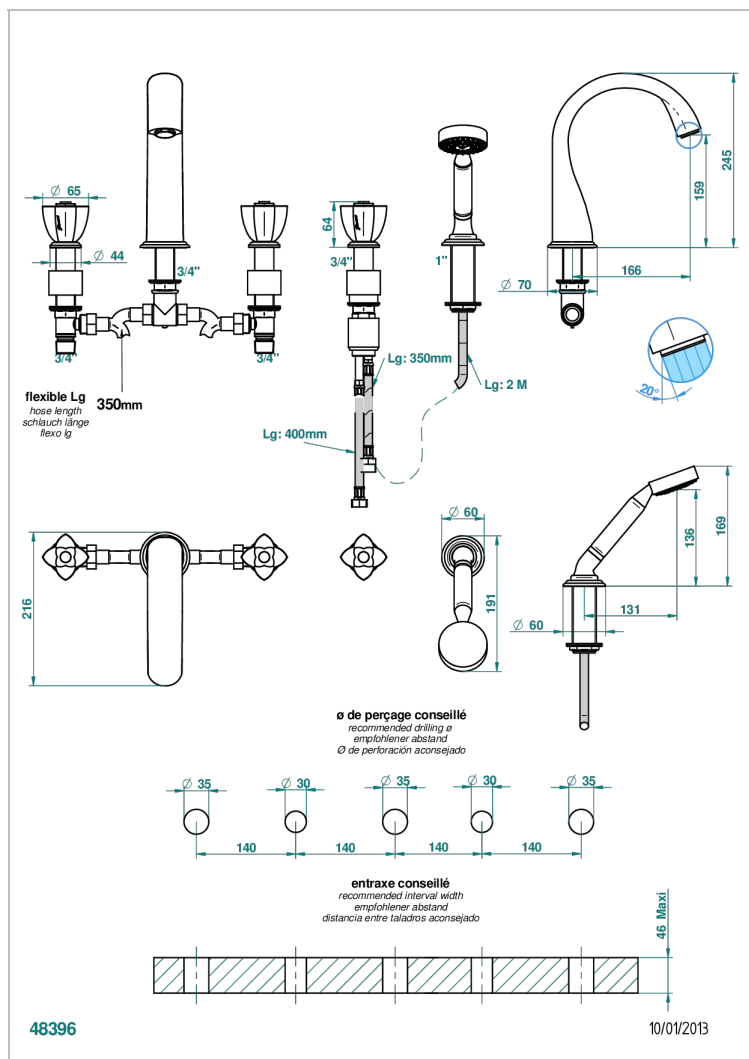

PETALE DE CRISTAL - BLACK CRYSTAL

U6D-1132SG

5-hole bath/shower mixer with super goliath spout, 2 x 3/4" valves, and rim mounted handshower supplied by progressive cartridge mixer

CHARACTERISTIC

- Pétale de Cristal - Black crystal
- 5-hole bath/shower mixer with super goliath spout, 2 x 3/4" valves, and rim mounted handshower supplied by progressive cartridge mixer

TECHNICAL SPECS

- Recommandé : 3 bars (max. 5 bars) - Advised : 43,5 psi (max. 72 psi)
- Bec : 35 l/min à 3 bars - Douchette : 9,5 l/min à 3 bars
- Spout : 9.26 gpm at 43.5 psi - Handshower : 2.5 gpm at 43.5 psi