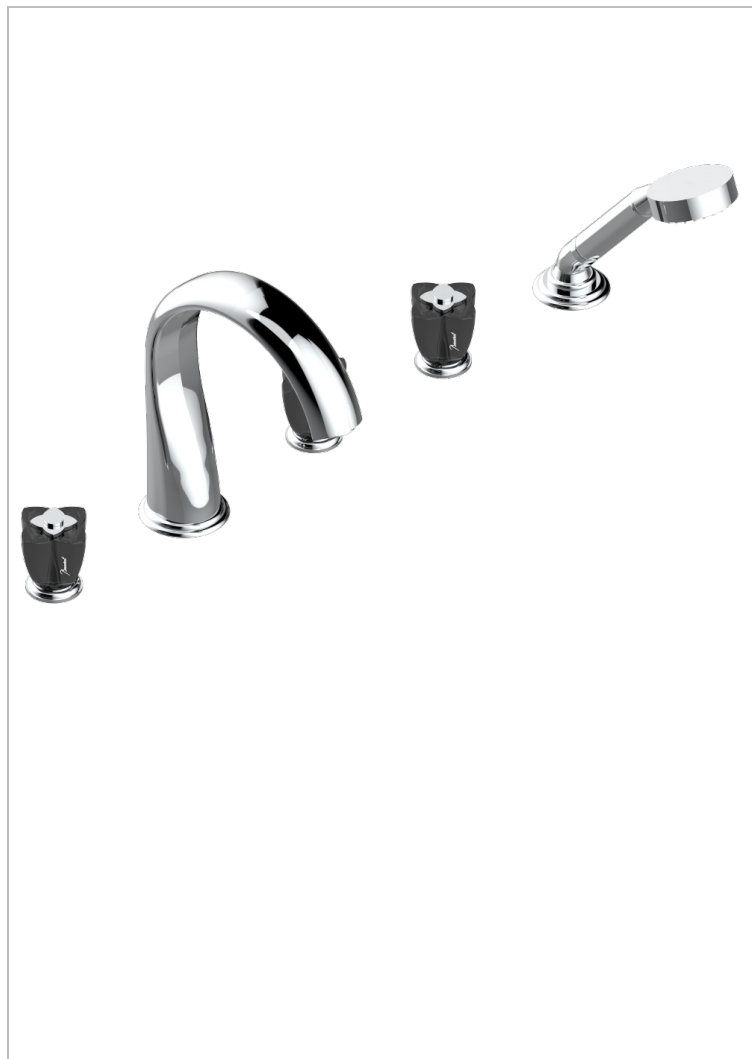

PETALE DE CRISTAL - BLACK CRYSTAL

U6D-1132SG

5-hole bath/shower mixer with super goliath spout, 2 x 3/4" valves, and rim mounted handshower supplied by progressive cartridge mixer

CHARACTERISTIC

- Pétale de Cristal - Black crystal
- 5-hole bath/shower mixer with super goliath spout, 2 x 3/4" valves, and rim mounted handshower supplied by progressive cartridge mixer

TECHNICAL SPECS

- Recommandé : 3 bars (max. 5 bars) - Advised : 43,5 psi (max. 72 psi)
- Bec : 35 l/min à 3 bars - Douchette : 9,5 l/min à 3 bars
- Spout : 9.26 gpm at 43.5 psi - Handshower : 2.5 gpm at 43.5 psi

AVAILABLE FINITIONS

Antique nickel - H28
Black ceram - D30
Blush PVD - H62
Brass color PVD - H49
Brown bronze color PVD - F33
Gold color PVD - H52

Graphite PVD - H64
Lacquered light bronze - D01
Matt Umber PVD - H67
Matt blush PVD - H60
Matt brass color PVD - H50
Matt brown bronze color PVD - F34