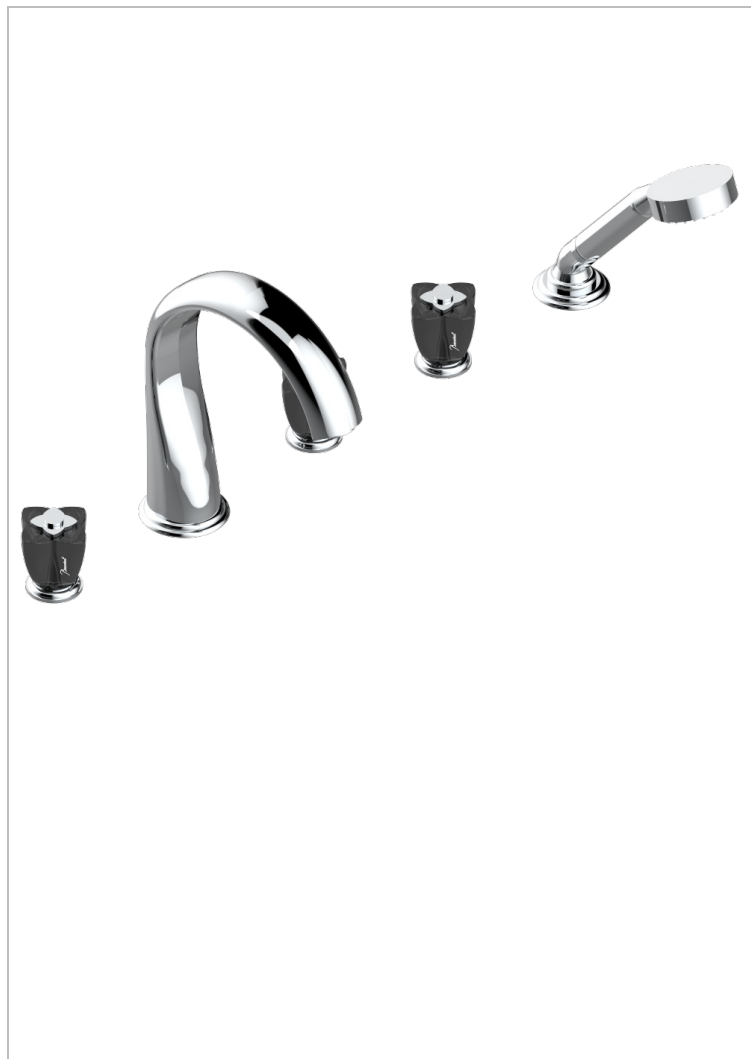

# PETALE DE CRISTAL - BLACK CRYSTAL

U6D-1132SG

5-hole bath/shower mixer with super goliath spout, 2 x 3/4" valves, and rim mounted handshower supplied by progressive cartridge mixer

## CHARACTERISTIC

- Pétale de Cristal - Black crystal
- 5-hole bath/shower mixer with super goliath spout, 2 x 3/4" valves, and rim mounted handshower supplied by progressive cartridge mixer

## TECHNICAL SPECS

- Recommandé : 3 bars (max. 5 bars) - Advised : 43,5 psi (max. 72 psi)
- Bec : 35 l/min à 3 bars - Douchette : 9,5 l/min à 3 bars
- Spout : 9.26 gpm at 43.5 psi - Handshower : 2.5 gpm at 43.5 psi

## AVAILABLE FINITIONS

Antique nickel - H28  
Black ceram - D30  
Blush PVD - H62  
Brass color PVD - H49  
Brown bronze color PVD - F33  
Gold color PVD - H52

Graphite PVD - H64  
Lacquered light bronze - D01  
Matt Umber PVD - H67  
Matt blush PVD - H60  
Matt brass color PVD - H50  
Matt brown bronze color PVD - F34