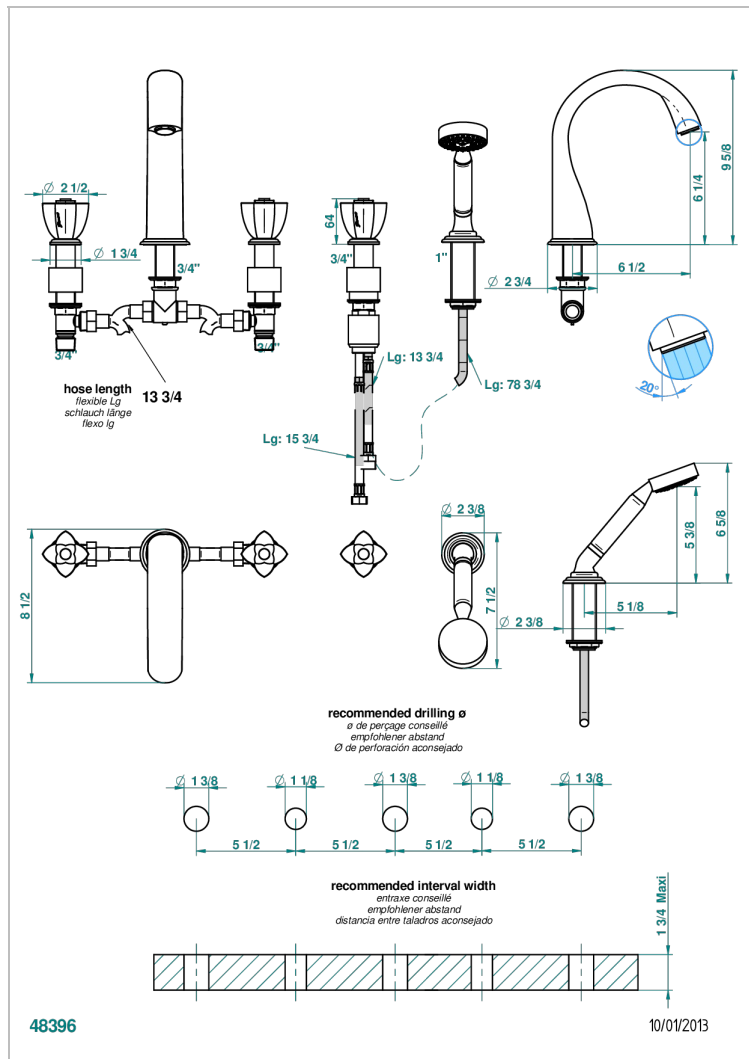

# PETALE DE CRISTAL - BLACK CRYSTAL

U6D-1132SG

5-hole bath/shower mixer with super goliath spout, 2 x 3/4" valves, and rim mounted handshower supplied by progressive cartridge mixer

## CHARACTERISTIC

- Pétale de Cristal - Black crystal
- 5-hole bath/shower mixer with super goliath spout, 2 x 3/4" valves, and rim mounted handshower supplied by progressive cartridge mixer

## TECHNICAL SPECS

- Recommandé : 3 bars (max. 5 bars) - Advised : 43,5 psi (max. 72 psi)
- Bec : 35 l/min à 3 bars - Douchette : 9,5 l/min à 3 bars
- Spout : 9.26 gpm at 43.5 psi - Handshower : 2.5 gpm at 43.5 psi