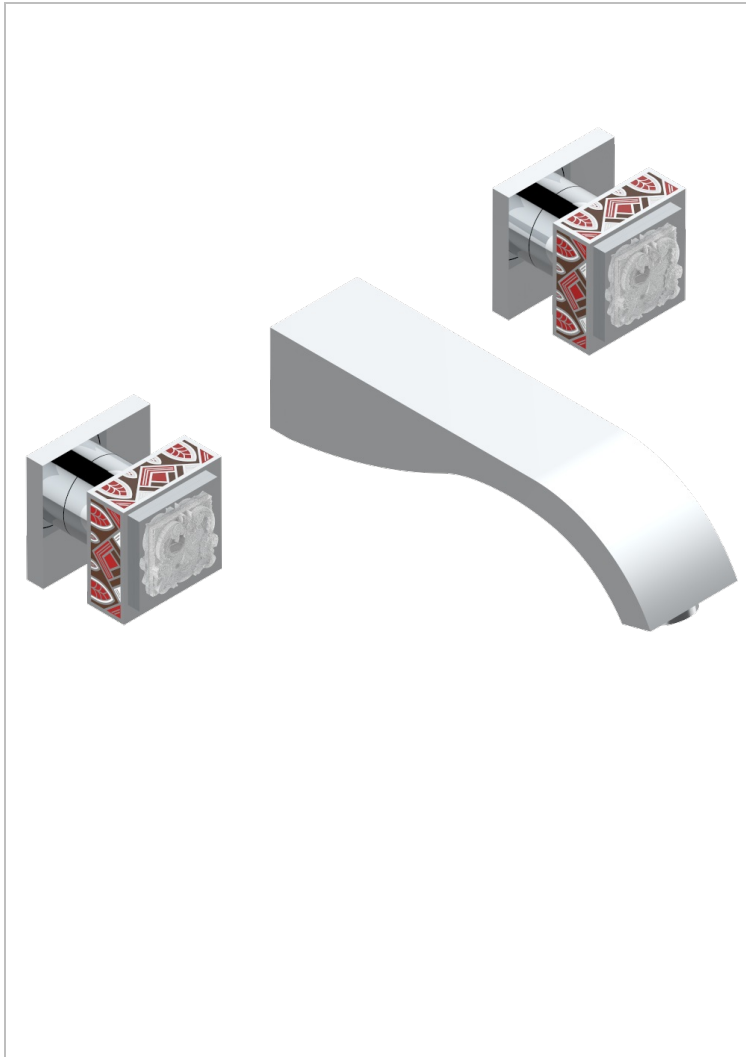

MASQUE DE FEMME SOLAIRE

A2S-41GB

Trim for wall mounted 3-hole bath set only

THG[®]
PARIS

CHARACTERISTIC

- Masque de Femme Solaire
- Trim for wall mounted 3-hole bath set only

TECHNICAL SPECS

- Recommandé : 3 bars (max. 5 bars) - Advised : 43,5 psi (max. 72 psi)
- Bec : 35 l/min à 3 bars
- Spout : 9.26 gpm at 43.5 psi

RELATED SKU'S

- Ref. G00-40AM/US Rough parts for wall set (one counter clockwise and one clockwise cartridges)

AVAILABLE FINITIONS

Black ceram - D30
Chrome polished - A02
Chrome polished / gold polished - G02
Gold mat - F07
Gold polished - F01
Matt chrome (American satin) - C02

Matt nickel (American satin) - C01
Nickel polished - B01
Soft gold - F30
Soft matt gold - F31