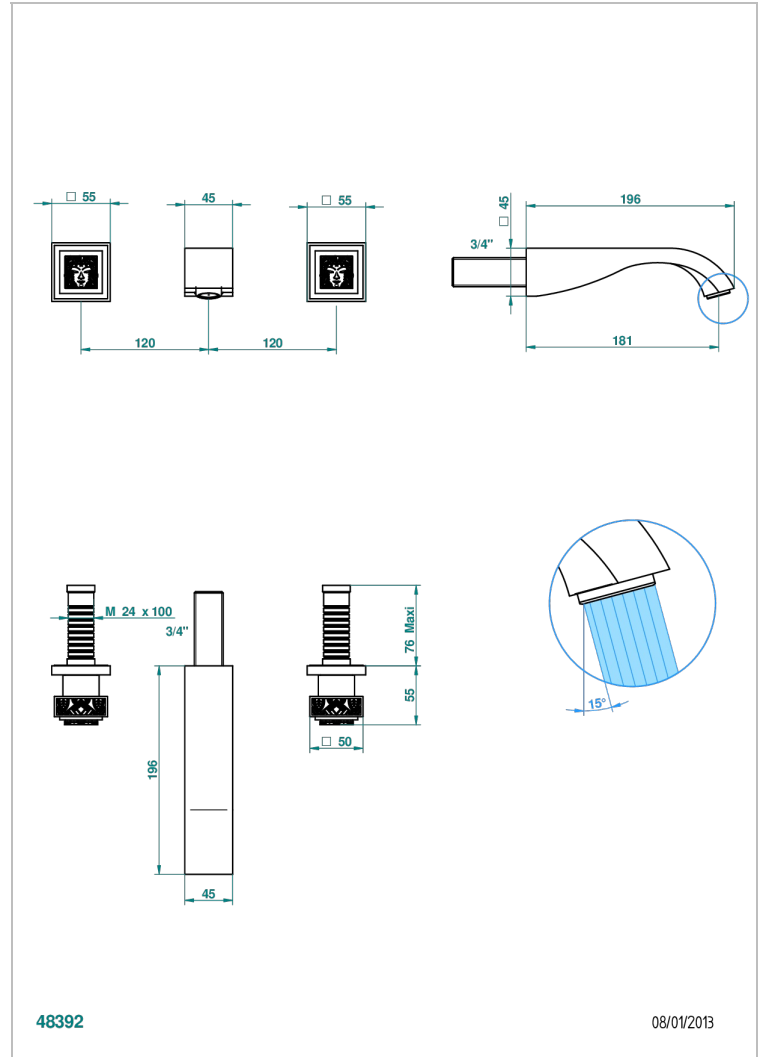

MASQUE DE FEMME SOLAIRE

A2S-41GB

Trim for wall mounted 3-hole bath set only

THG[®]
PARIS

CHARACTERISTIC

- Masque de Femme Solaire
- Trim for wall mounted 3-hole bath set only

TECHNICAL SPECS

- Recommandé : 3 bars (max. 5 bars) - Advised : 43,5 psi (max. 72 psi)
- Bec : 35 l/min à 3 bars
- Spout : 9.26 gpm at 43.5 psi

RELATED SKU'S

- Ref. G00-40AM/US Rough parts for wall set (one counter clockwise and one clockwise cartridges)

AVAILABLE FINITIONS

Black ceram - D30
Chrome polished - A02
Chrome polished / gold polished - G02
Gold mat - F07
Gold polished - F01
Matt chrome (American satin) - C02