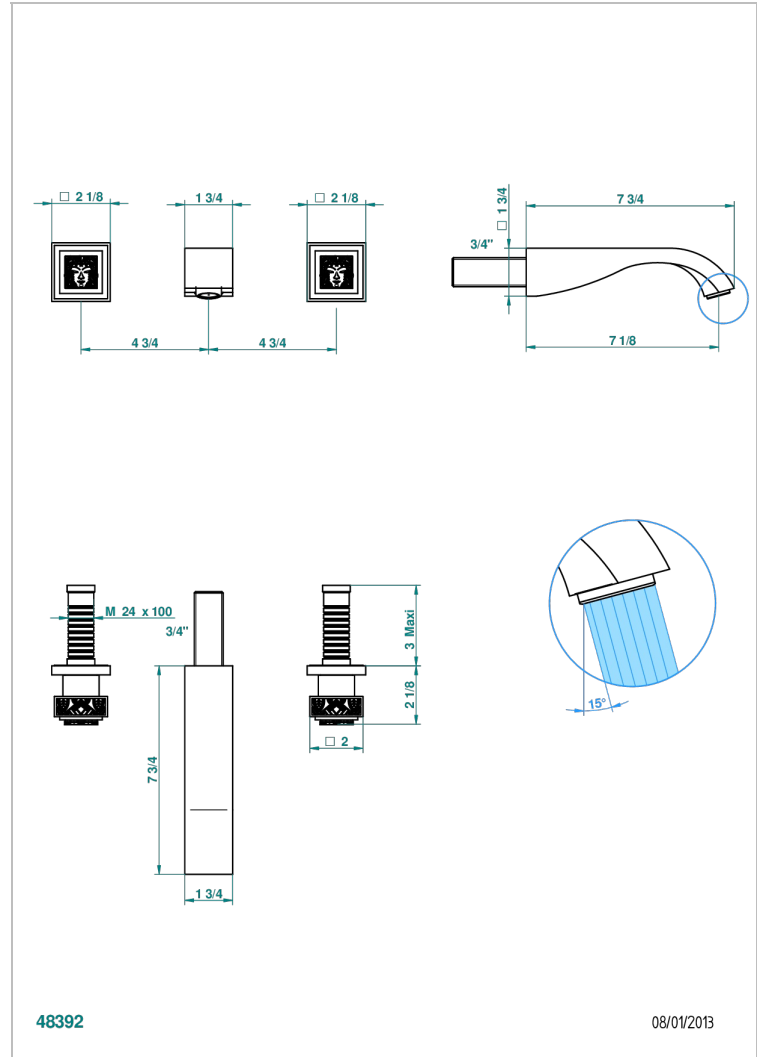

# MASQUE DE FEMME SOLAIRE

A2S-41GB

Trim for wall mounted 3-hole bath set only

THG<sup>®</sup>  
PARIS

## CHARACTERISTIC

- Masque de Femme Solaire
- Trim for wall mounted 3-hole bath set only

## TECHNICAL SPECS

- Recommandé : 3 bars (max. 5 bars) - Advised : 43,5 psi (max. 72 psi)
- Bec : 35 l/min à 3 bars
- Spout : 9.26 gpm at 43.5 psi

## RELATED SKU'S

- Ref. G00-40AM/US Rough parts for wall set (one counter clockwise and one clockwise cartridges)