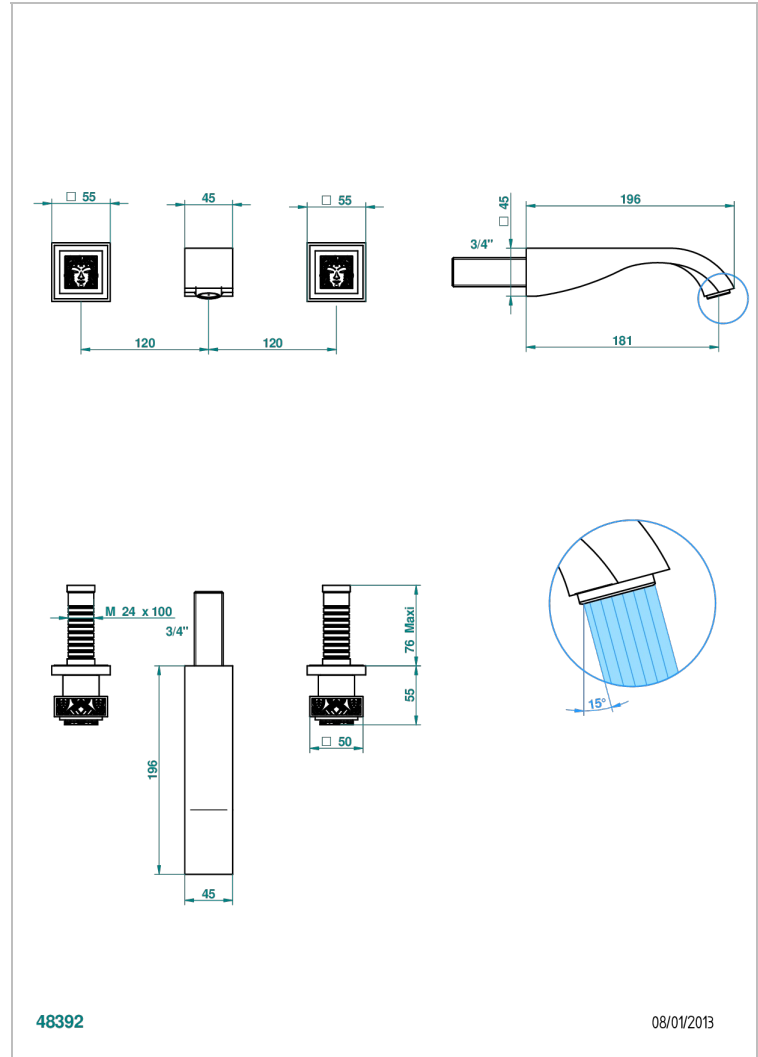

MASQUE DE FEMME SOLAIRE

A2S-41GB

Trim only for wall mounted 3-hole bath mixer

THG[®]
PARIS

CARACTERÍSTICAS

- Masque de Femme Solaire
- Trim only for wall mounted 3-hole bath mixer

ESPECIFICACIONES TÉCNICAS

- Recommandé : 3 bars (max. 5 bars) - Advised : 43,5 psi (max. 72 psi)
- Bec : 35 l/min à 3 bars
- Spout : 9.26 gpm at 43.5 psi

PRODUCTOS RELACIONADOS

- Ref. G00-40AC Rough parts for wall mounted 3 hole mixer, cross handle version
- Ref. G00-40AM Rough parts for wall mounted 3 hole mixer, lever handle version

ACABADOS DISPONIBLES