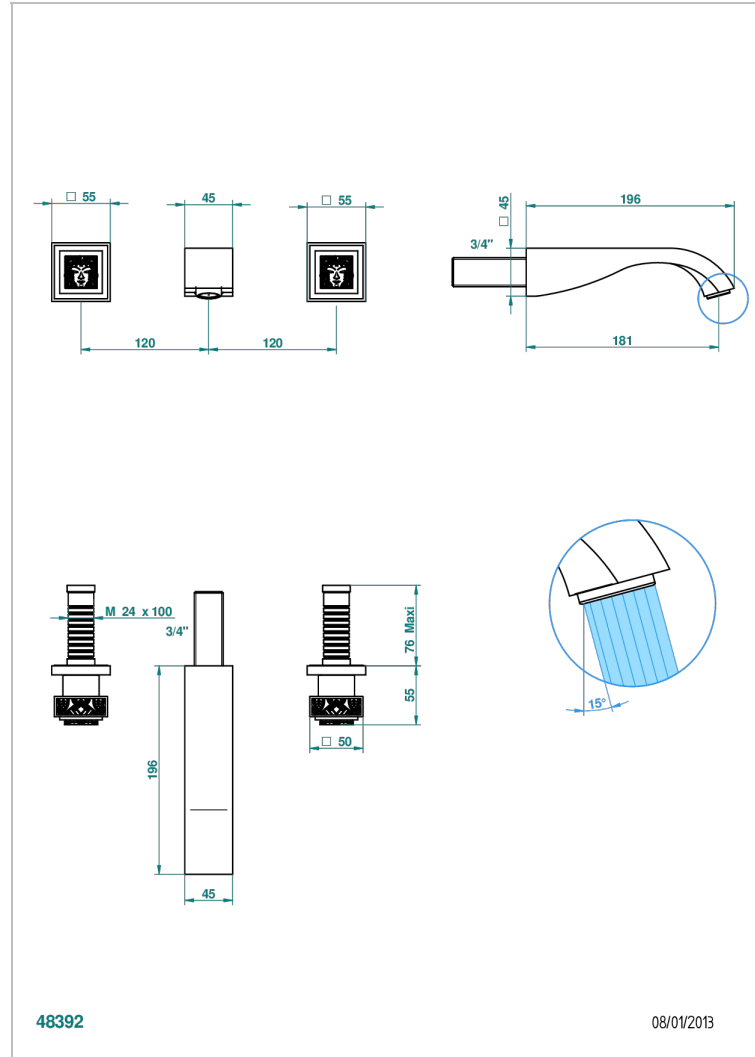

MASQUE DE FEMME SOLAIRE

A2S-41GB

Trim only for wall mounted 3-hole bath mixer

THG[®]
PARIS

CHARACTERISTIC

- Masque de Femme Solaire
- Trim only for wall mounted 3-hole bath mixer

TECHNICAL SPECS

- Recommandé : 3 bars (max. 5 bars) - Advised : 43,5 psi (max. 72 psi)
- Bec : 35 l/min à 3 bars
- Spout : 9.26 gpm at 43.5 psi

RELATED SKU'S

- Ref. G00-40AC Rough parts for wall mounted 3 hole mixer, cross handle version
- Ref. G00-40AM Rough parts for wall mounted 3 hole mixer, lever handle version

AVAILABLE FINITIONS

Black ceram - D30
Matt chrome - C02
Matt gold - F07
Matt nickel (color finish) - C01
Polished chrome (color finish) - A02
Polished chrome / Polished gold (color finish) - G02