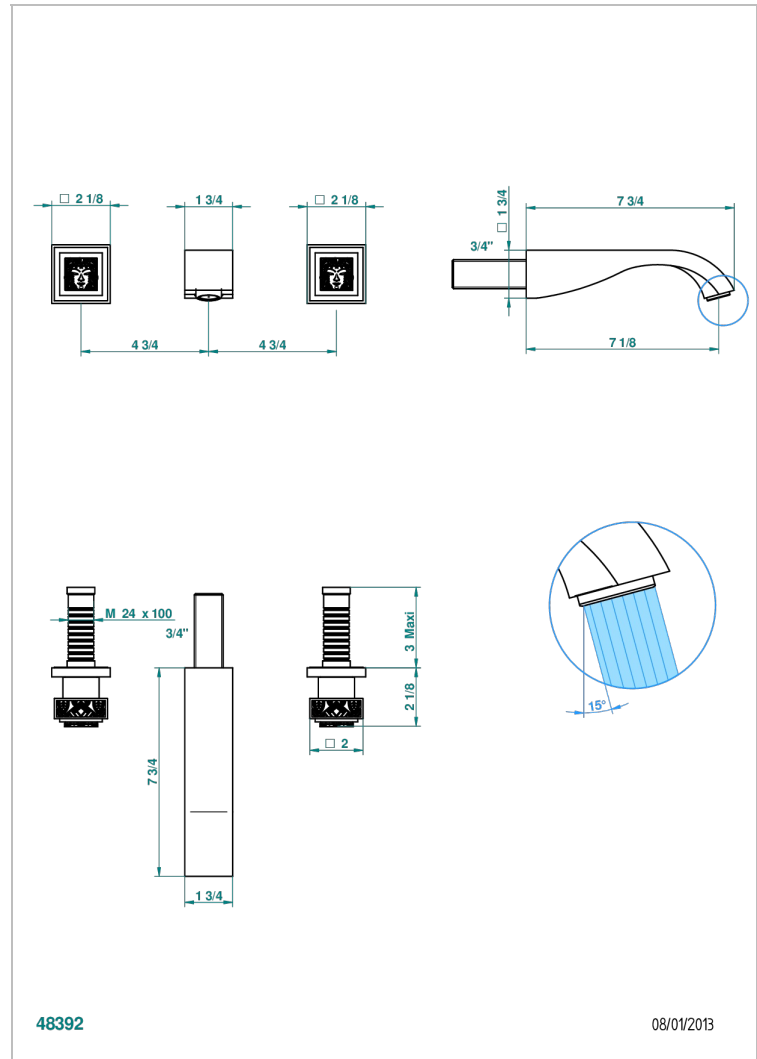

MASQUE DE FEMME SOLAIRE

A2S-41GB

Trim only for wall mounted 3-hole bath mixer

THG[®]
PARIS

CARACTERÍSTICAS

- Masque de Femme Solaire
- Trim only for wall mounted 3-hole bath mixer

ESPECIFICACIONES TÉCNICAS

- Recommandé : 3 bars (max. 5 bars) - Advised : 43,5 psi (max. 72 psi)
- Bec : 35 l/min à 3 bars
- Spout : 9.26 gpm at 43.5 psi

PRODUCTOS RELACIONADOS

- Ref. G00-40AC Rough parts for wall mounted 3 hole mixer, cross handle version
- Ref. G00-40AM Rough parts for wall mounted 3 hole mixer, lever handle version

ACABADOS DISPONIBLES