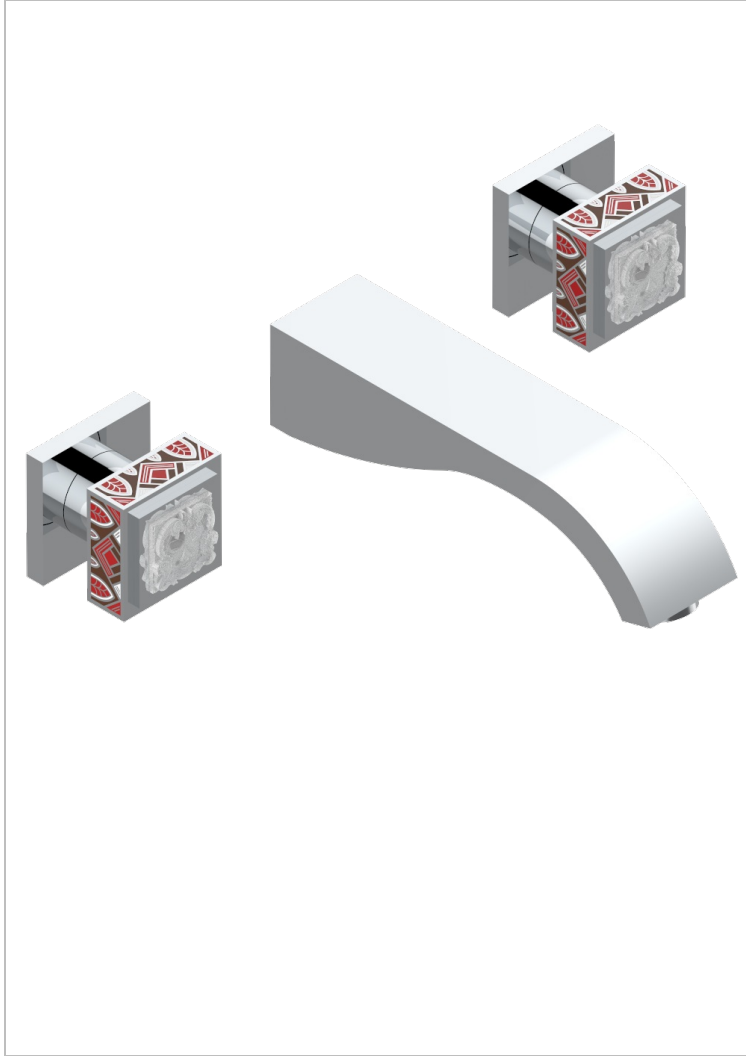

MASQUE DE FEMME SOLAIRE

A2S-41GB

Trim only for wall mounted 3-hole bath mixer

THG[®]
PARIS

48392

08/01/2013

CHARACTERISTIC

- Masque de Femme Solaire
- Trim only for wall mounted 3-hole bath mixer

TECHNICAL SPECS

- Recommandé : 3 bars (max. 5 bars) - Advised : 43,5 psi (max. 72 psi)
- Bec : 35 l/min à 3 bars
- Spout : 9.26 gpm at 43.5 psi

RELATED SKU'S

- Ref. G00-40AC Rough parts for wall mounted 3 hole mixer, cross handle version
- Ref. G00-40AM Rough parts for wall mounted 3 hole mixer, lever handle version

AVAILABLE FINITIONS

- Black ceram - D30
- Matt chrome - C02
- Matt gold - F07
- Matt nickel (color finish) - C01
- Polished chrome (color finish) - A02
- Polished chrome / Polished gold (color finish) - G02