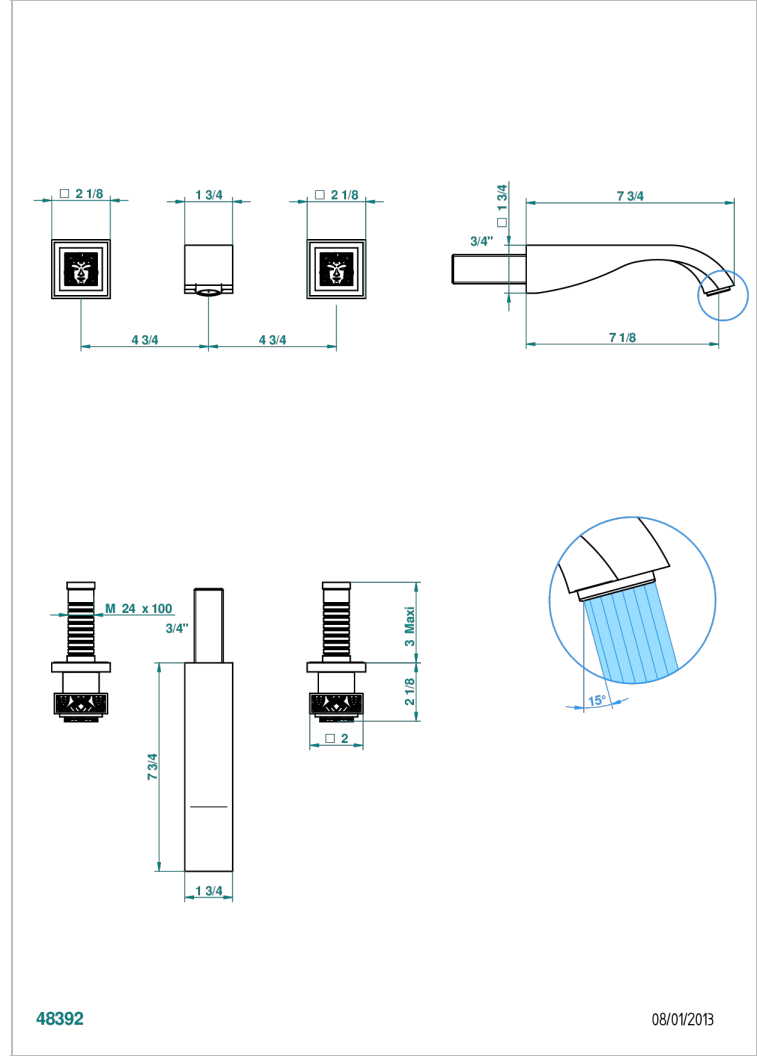

MASQUE DE FEMME SOLAIRE

A2S-41GB

Trim only for wall mounted 3-hole bath mixer

THG[®]
PARIS

48392

08/01/2013

CHARACTERISTIC

- Masque de Femme Solaire
- Trim only for wall mounted 3-hole bath mixer

TECHNICAL SPECS

- Recommandé : 3 bars (max. 5 bars) - Advised : 43,5 psi (max. 72 psi)
- Bec : 35 l/min à 3 bars
- Spout : 9.26 gpm at 43.5 psi

RELATED SKU'S

- Ref. G00-40AC Rough parts for wall mounted 3 hole mixer, cross handle version
- Ref. G00-40AM Rough parts for wall mounted 3 hole mixer, lever handle version