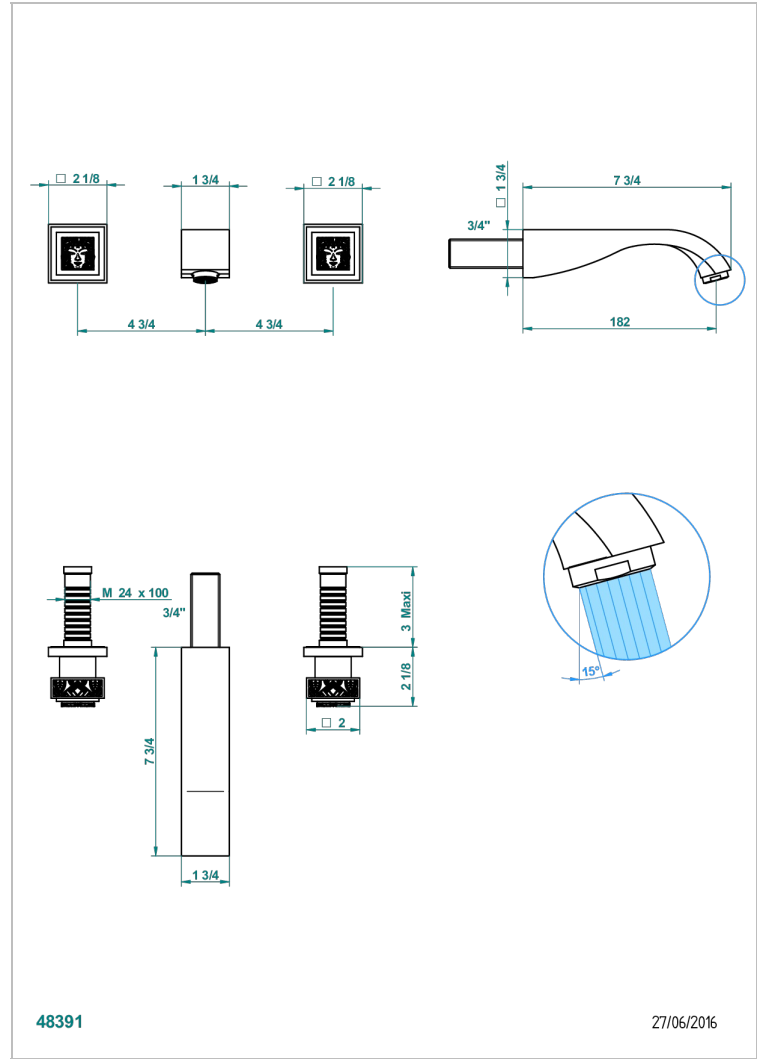

# MASQUE DE FEMME SOLAIRE

A2S-40GB

Trim only for wall mounted 3-hole basin mixer

THG<sup>®</sup>  
PARIS

## CHARACTERISTIC

- Masque de Femme Solaire
- Trim only for wall mounted 3-hole basin mixer

## TECHNICAL SPECS

- Recommandé : 3 bars (max. 5 bars) - Advised : 43,5 psi (max. 72 psi)
- 15 l/min à 3 bars (4 gpm at 43.5 psi)

## RELATED SKU'S

- Ref. G00-40AC Rough parts for wall mounted 3 hole mixer, cross handle version
- Ref. G00-40AM Rough parts for wall mounted 3 hole mixer, lever handle version