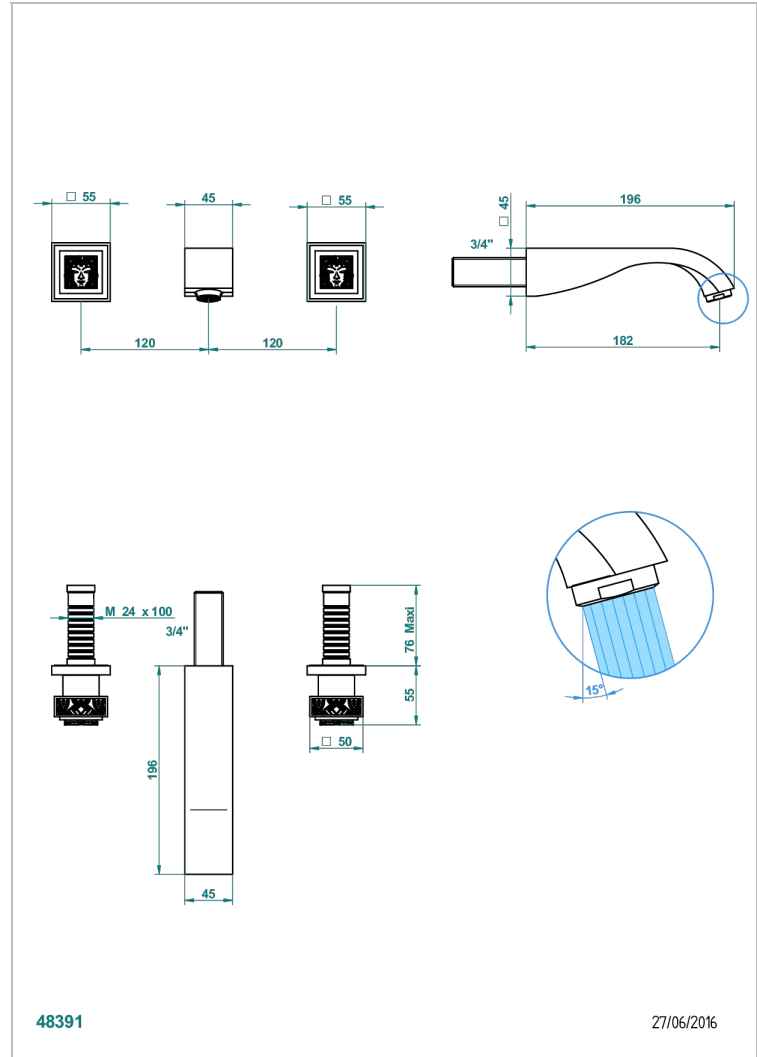

MASQUE DE FEMME SOLAIRE

A2S-40GB

Trim only for wall mounted 3-hole basin mixer

THG[®]
PARIS

CHARACTERISTIC

- Masque de Femme Solaire
- Trim only for wall mounted 3-hole basin mixer

TECHNICAL SPECS

- Recommandé : 3 bars (max. 5 bars) - Advised : 43,5 psi (max. 72 psi)
- 15 l/min à 3 bars (4 gpm at 43.5 psi)

RELATED SKU'S

- Ref. G00-40AC Rough parts for wall mounted 3 hole mixer, cross handle version
- Ref. G00-40AM Rough parts for wall mounted 3 hole mixer, lever handle version

AVAILABLE FINITIONS

Black ceram - D30
Matt chrome - C02
Matt gold - F07
Matt nickel (color finish) - C01
Polished chrome (color finish) - A02
Polished chrome / Polished gold (color finish) - G02