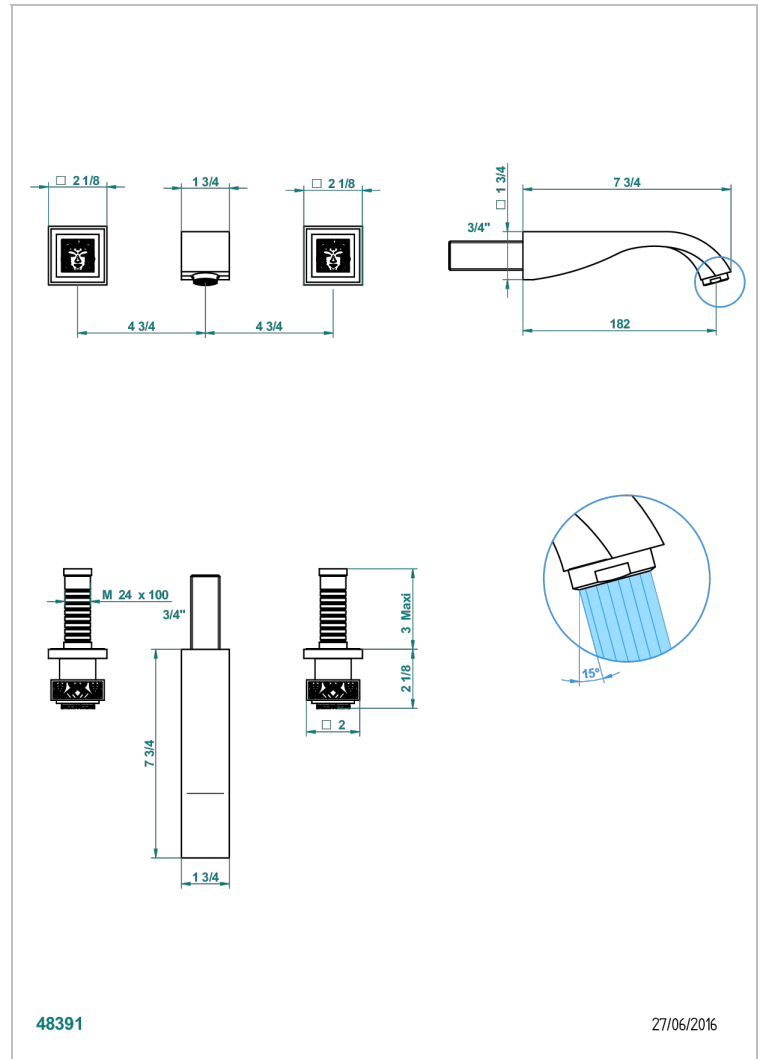

MASQUE DE FEMME SOLAIRE

A2S-40GB

Trim only for wall mounted 3-hole basin mixer

THG[®]
PARIS

CHARACTERISTIC

- Masque de Femme Solaire
- Trim only for wall mounted 3-hole basin mixer

TECHNICAL SPECS

- Recommandé : 3 bars (max. 5 bars) - Advised : 43,5 psi (max. 72 psi)
- 15 l/min à 3 bars (4 gpm at 43.5 psi)

RELATED SKU'S

- Ref. G00-40AC Rough parts for wall mounted 3 hole mixer, cross handle version
- Ref. G00-40AM Rough parts for wall mounted 3 hole mixer, lever handle version

AVAILABLE FINITIONS

Black ceram - D30
Matt chrome - C02
Matt gold - F07
Matt nickel (color finish) - C01
Polished chrome (color finish) - A02
Polished chrome / Polished gold (color finish) - G02