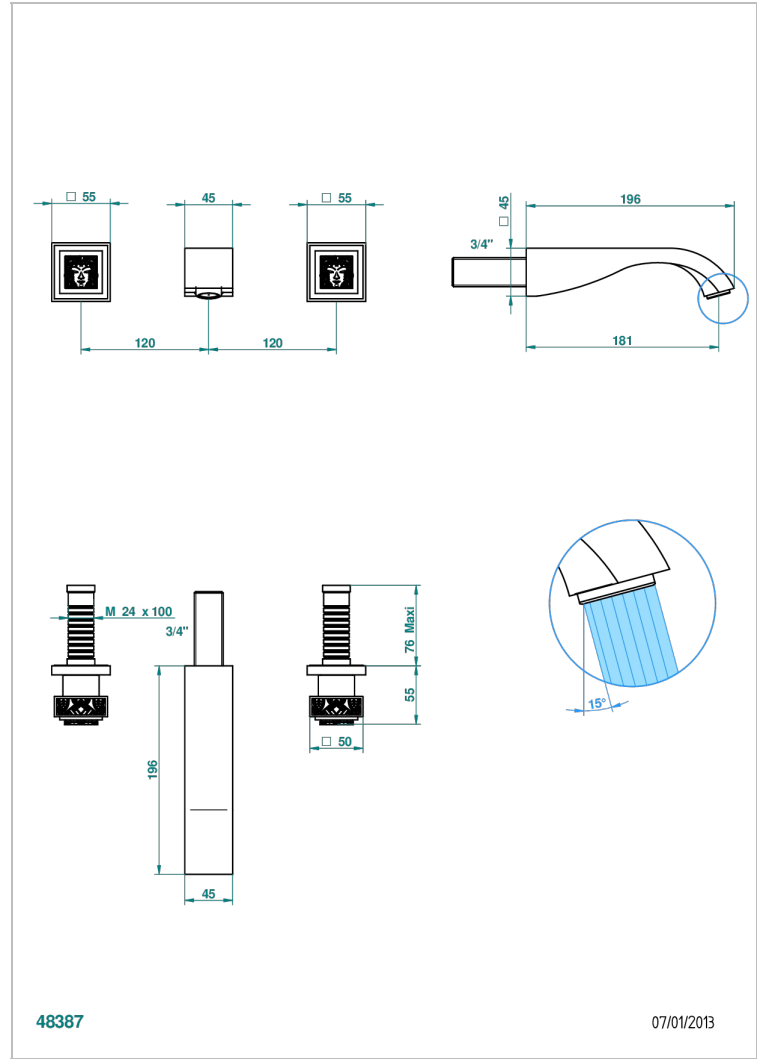

# MASQUE DE FEMME LUNAIRE

A2R-41GB

Trim for wall mounted 3-hole bath set only

THG<sup>®</sup>  
PARIS

## CHARACTERISTIC

- Masque de Femme Lunaire
- Trim for wall mounted 3-hole bath set only

## TECHNICAL SPECS

- Recommandé : 3 bars (max. 5 bars) - Advised : 43,5 psi (max. 72 psi)
- Bec : 35 l/min à 3 bars
- Spout : 9.26 gpm at 43.5 psi

## RELATED SKU'S

- Ref. G00-40AM/US Rough parts for wall set (one counter clockwise and one clockwise cartridges)