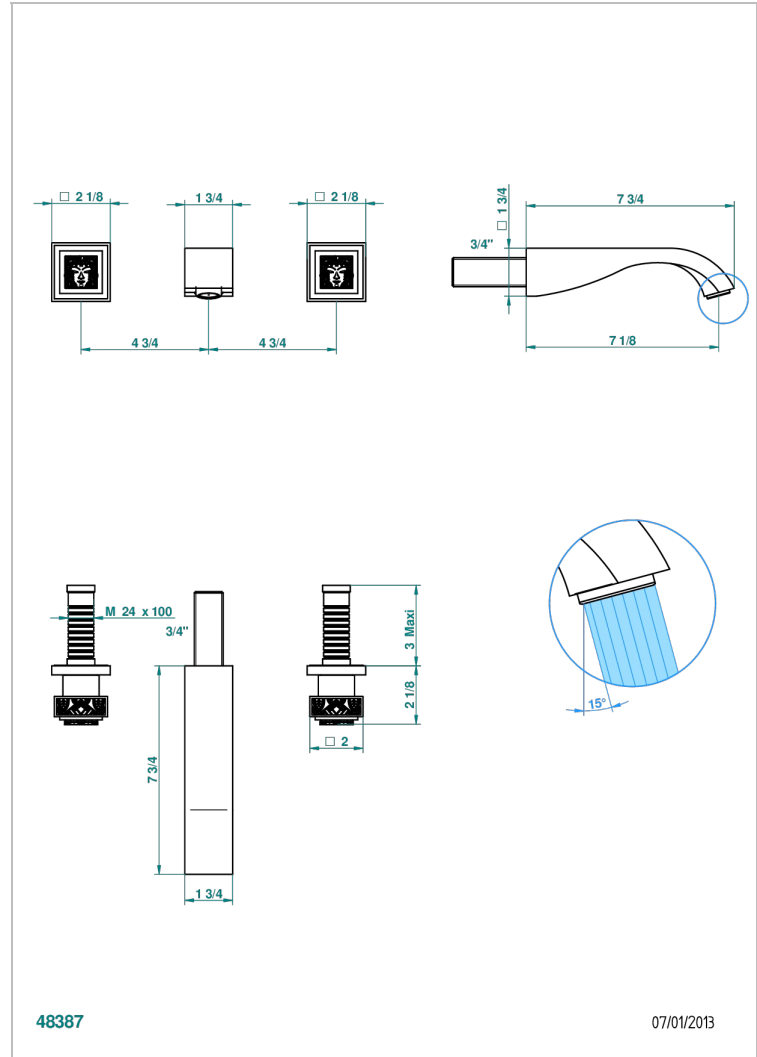

MASQUE DE FEMME LUNAIRE

A2R-41GB

Trim for wall mounted 3-hole bath set only

THG[®]
PARIS

CHARACTERISTIC

- Masque de Femme Lunaire
- Trim for wall mounted 3-hole bath set only

TECHNICAL SPECS

- Recommandé : 3 bars (max. 5 bars) - Advised : 43,5 psi (max. 72 psi)
- Bec : 35 l/min à 3 bars
- Spout : 9.26 gpm at 43.5 psi

RELATED SKU'S

- Ref. G00-40AM/US Rough parts for wall set (one counter clockwise and one clockwise cartridges)

AVAILABLE FINITIONS

Black ceram - D30
Chrome polished - A02
Chrome polished / gold polished - G02
Gold mat - F07
Gold polished - F01
Matt chrome (American satin) - C02